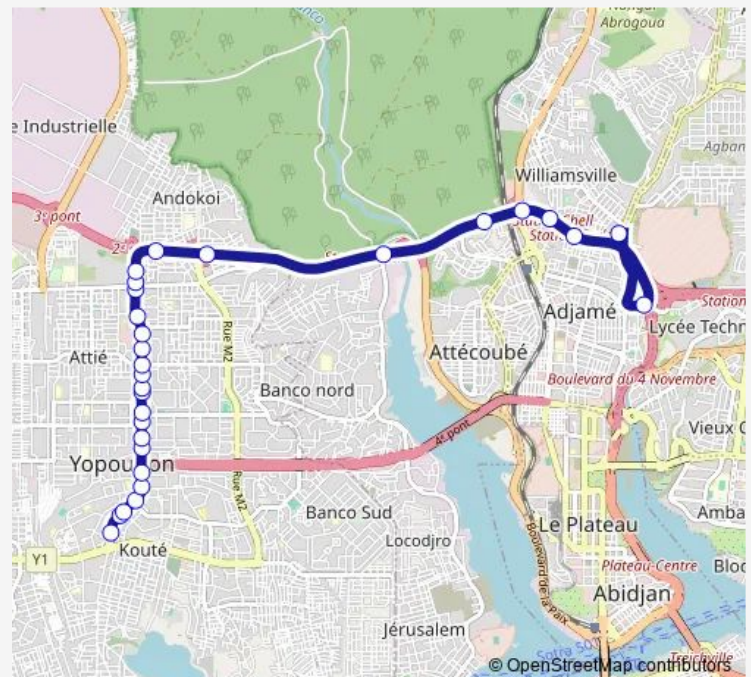

Pont piéton

### Route schedule

Yopougon Palais — Gare Kobenan Agban

Monday	06:00
Tuesday	06:00
Wednesday	06:00
Thursday	06:00
Friday	06:00
Saturday	06:00
Sunday	06:00

### Route info

Direction: Yopougon Palais

Stops: 29

Trip Duration: 2 hour 0 min

gbaka : Djeni Kobenan ↔ Palais

1er Pont

Abeille beton

Garage

Pont Ferrail

Station Shell

Pont piéton

Adjamé Liberté

Gare Kobenan Agban