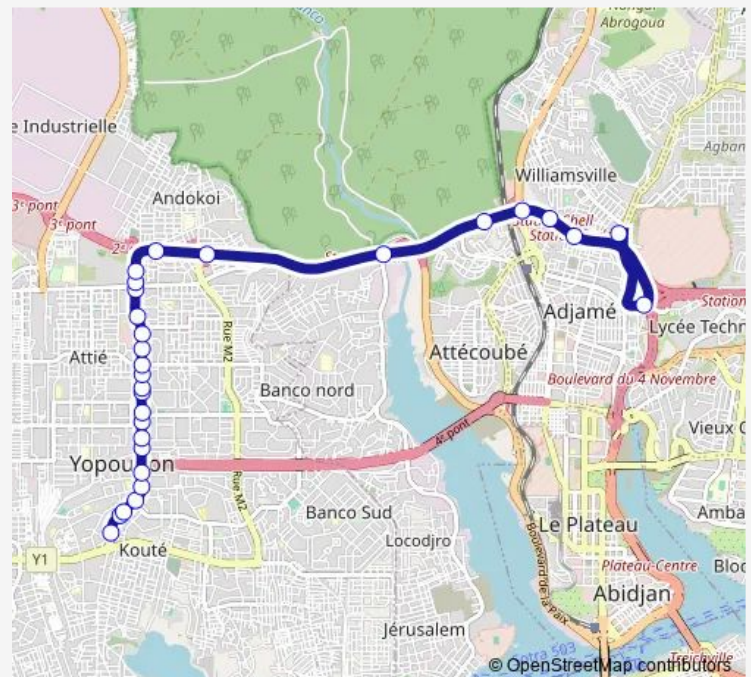

Pont piéton

Route schedule

Yopougon Palais — Gare Kobenan Agban

Monday	06:00
Tuesday	06:00
Wednesday	06:00
Thursday	06:00
Friday	06:00
Saturday	06:00
Sunday	06:00

Route info

Direction: Yopougon Palais

Stops: 29

Trip Duration: 2 hour 0 min

gbaka : Djeni Kobenan ↔ Palais

1er Pont

Abeille beton

Garage

Pont Ferrail

Station Shell

Pont piéton

Adjamé Liberté

Gare Kobenan Agban

Direction

Gare Kobenan Agban — Yopougon Palais

29 stops

[Open route schedule](#)

Gare Kobenan Agban

Pont piéton