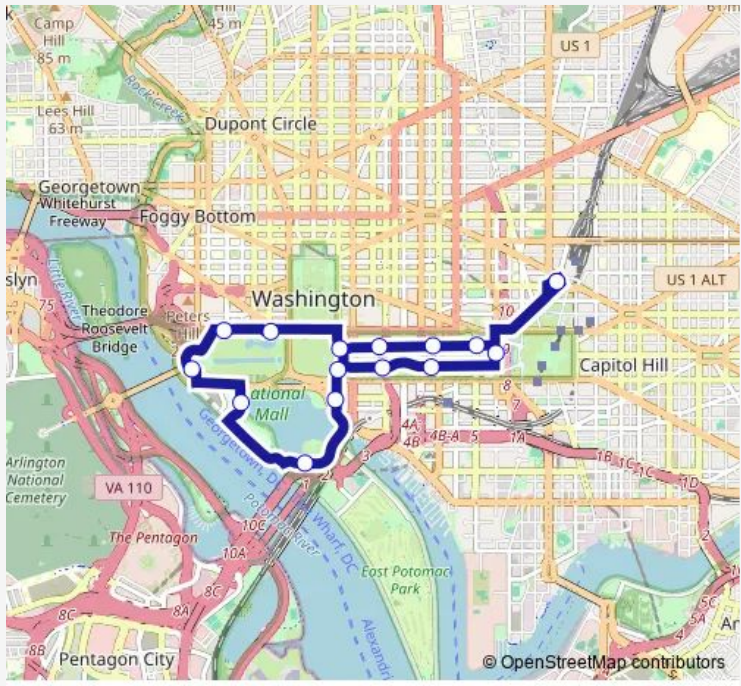

Bus NMS National Mall Route

[Go to website](#)

Direction
 E St and Columbus Circle NE (Union Station) (Eb) — E St and Columbus Circle NE (Union Station) (Eb)
 16 stops
[Open route schedule](#)

- E St and Columbus Circle NE (Union Station) (Eb)
- Madison Drive and 4th Street NW (Wb)
- Madison Drive and 7th Street NW (Wb)
- Madison Drive and 12th Street NW (Wb)
- 15th Street and Jefferson Drive SW (Sb)
- 15th Street near Maine Avenue SW (Sb)
- East Basin Drive SW at Jefferson Memorial (Wb)
- West Basin Drive near Independence Avenue SW (Nb)
- Lincoln Memorial Circle SW (Wb)
- Constitution Avenue and 21st Street NW (Eb)
- Constitution Avenue and 18th Street NW (Eb)
- 15th Street and Madison Drive NW (Sb)
- Jefferson Drive and 12th Street SW (Eb)
- Jefferson Drive and 7th Street SW (Eb)
- 3rd Street near Madison Drive NW (Nb)
- E St and Columbus Circle NE (Union Station) (Eb)

Route schedule
 E St and Columbus Circle NE (Union Station) (Eb) — E St and Columbus Circle NE (Union Station) (Eb)

Monday	07:00-19:00
Tuesday	07:00-19:00
Wednesday	07:00-19:00
Thursday	07:00-19:00
Friday	07:00-19:00
Saturday	09:00-19:00
Sunday	09:00-19:00

Route info
 Direction: E St and Columbus Circle NE (Union Station) (Eb)
 Stops: 16
 Trip Duration: 1 hour 4 min

NMS Bus time schedules and route maps are available in an offline PDF at busmaps.com. Use the busmaps.com website to see live bus times, train schedule or subway schedule, and step-by-step directions for all public transit in Washington