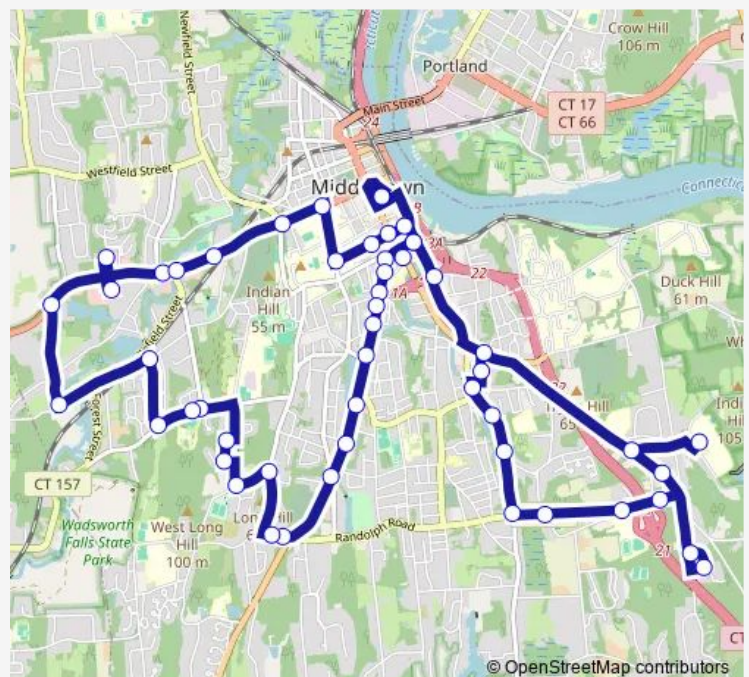

Thursday 19:00-21:00

Friday 19:00-21:00

Saturday —

Sunday —

Route info

Direction: Downtown Terminal

Stops: 52

Trip Duration: 0 hour 55 min

Randolph & South Main

Marino Manner

Pine & Long Hill

Long Hill & Long Ln

Daddario Rd / Cubeta Rd

Cubeta & Kieft

West & Wadsworth

Wadsworth & Shaefer

Washington Street & Rourke Dr

Newfield / Washington Streets

Washington & High St

William & High (Wesleyan University)

William & Broad

Main & William Street

Metro Square

Downtown Terminal

Tuesday 22:00

Wednesday 22:00

Thursday 22:00

Friday 22:00

Saturday —

Sunday —

Route info

Direction: Downtown Terminal