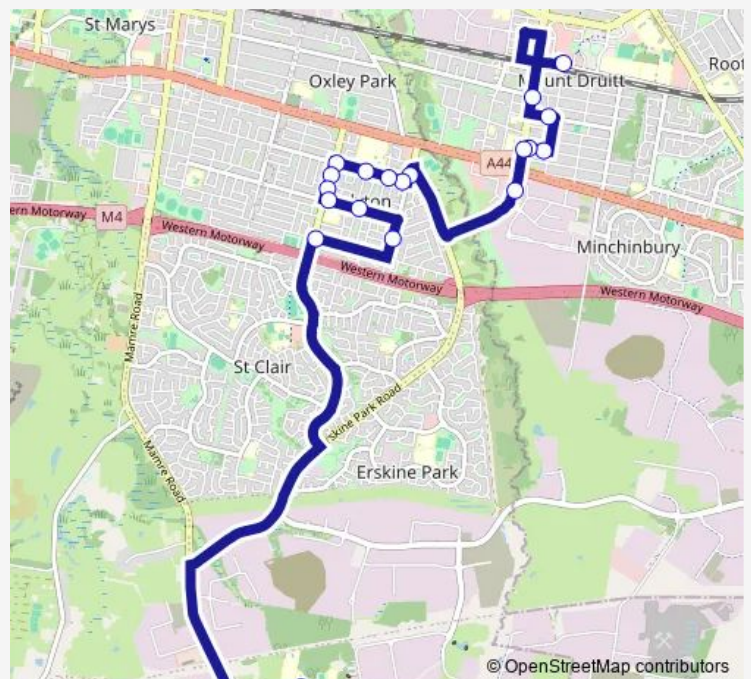

Carlisle Av Opp Durham St

Fuller St At Alson St

Frank St After Coates St

Frank St Before Carlisle Av

Carlisle Av At Frank St

Carlisle Av Before Eddie Rd

Hewitt St After Roper Rd

Carpenter St After Hewitt St

Hewitt St At Albany Lane

Shepherd St After Hewitt St

Shepherd St Opp Kennelly St

Shepherd St Before Bennett Rd

Mamre Anglican School, Bakers Lane

Route schedule

Mount DrUITT Station, Stand C — Emmaus Catholic College, School Grounds

Monday	07:46
Tuesday	07:46
Wednesday	07:46
Thursday	07:46
Friday	07:46
Saturday	—
Sunday	—

Route info

Direction: Mount DrUITT Station, Stand C

Stops: 23

Trip Duration: 0 hour 40 min

4086 — Mt DrUITT Station to Emmaus College