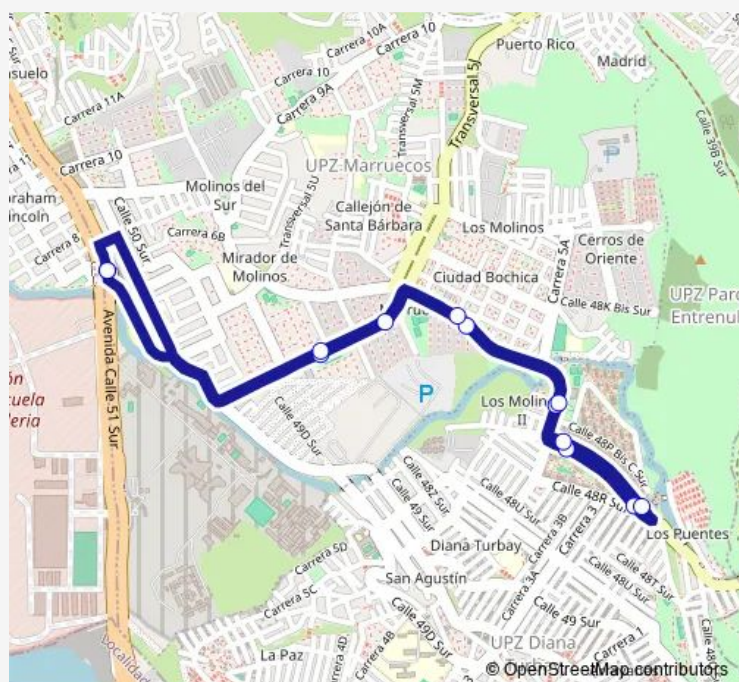

### Direction

Estacion Molinos - 4-2 Diana Turbay — Estacion Molinos - 4-2 Diana Turbay

13 stops

[Open route schedule](#)

Estacion Molinos - 4-2 Diana Turbay

KR 5I - CL 49A Sur

KR 5I - CL 48R Sur

CL 48P Sur - TV 5d

Estacion Molinos - 4-2 Diana Turbay

### Route schedule

Estacion Molinos - 4-2 Diana Turbay — Estacion Molinos - 4-2 Diana Turbay

Monday 04:30-17:03

Tuesday 04:30-17:03

Wednesday 04:30-17:03

Thursday 04:30-17:03

Friday 04:30-17:03

Saturday 04:30-17:03

### Route info

Direction: Estacion Molinos - 4-2 Diana Turbay

Stops: 13

Trip Duration: 6 hour 45 min

4-3 Bus time schedules and route maps are available in an offline PDF at [busmaps.com](https://busmaps.com). Use the [busmaps.com](https://busmaps.com) website to see live bus times, train schedule or subway schedule, and step-by-step directions for all public transit in Bogota