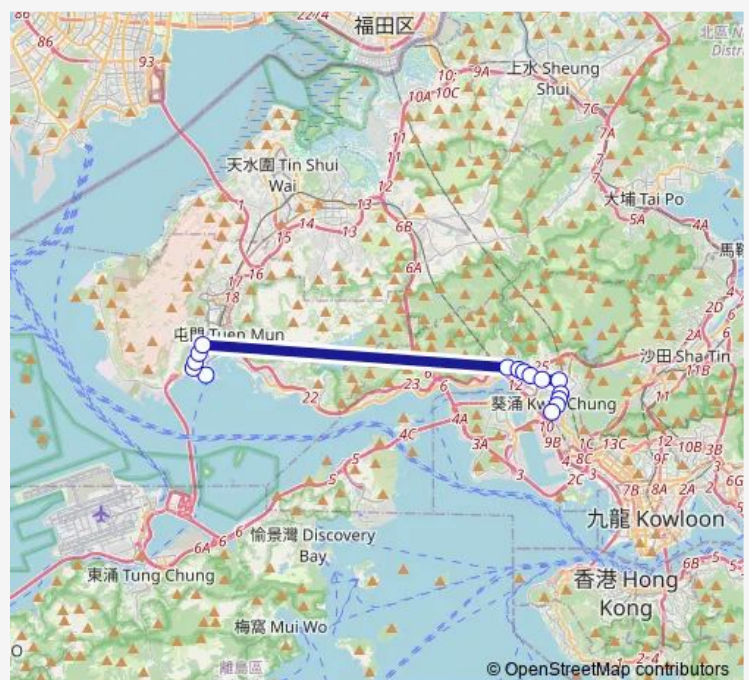

Saturday —

Sunday —

Route info

Direction: [Kmb] Kwai Tsui Estate

Stops: 16

Trip Duration: 0 hour 45 min

[Ctb] WU PIK House WU King Estate, WU Chui Road[[Kmb] WU PIK House WU King Estate][[Lrtfeeder] WU PIK House WU King Estate

[Ctb] SIU HEI Court, WU Chui Road[[Kmb] Tuen MUN Pier Head(SIU HEI Court)][[Lrtfeeder] Pierhead Garden][[Lwb] Tuen MUN Pier Head(SIU HEI Court)

[Ctb] Tuen MUN Ferry Pier[[Kmb] Tuen MUN Pier Head BUS Terminus][[Lrtfeeder] Tuen MUN Ferry Pier