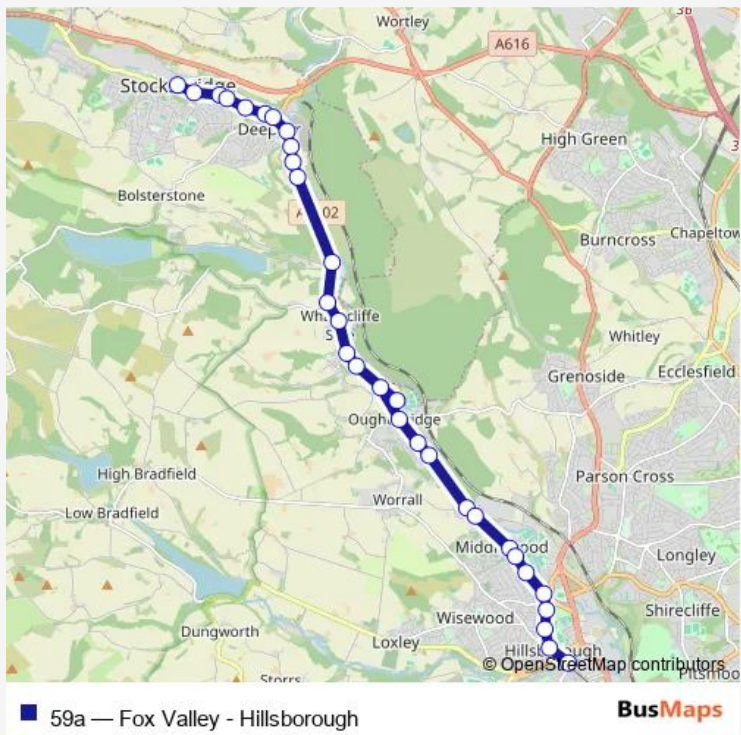

Bus 59a Fox Valley - Hillsborough

[Go to website](#)

**Direction**  
 Hillsborough Interchange/H6 — Fox Valley Way/Manchester Road  
 33 stops  
[Open route schedule](#)

- Hillsborough Interchange/H6
- Middlewood Road/Taplin Road
- Middlewood Road/Minto Road
- Middlewood Road/Dixon Road
- Middlewood Road/Lennox Road
- Middlewood Road/Rockley Road
- Middlewood Road/Marion Road
- Middlewood Road/Langsett Avenue
- Middlewood Road/Winn Gardens
- Middlewood Road North/Stockarth Lane
- Middlewood Road North/Beeley Wood
- Langsett Road South/Birch House Avenue
- Langsett Road South/Holmesfield Road
- Langsett Road North/Millennium Green
- Langsett Road North/Cockshutts Lane
- Main Road/Langsett Road North
- Main Road/Green Lane
- Main Road/Brightholmlee Lane
- Manchester Road/More Hall Lane
- Manchester Road/Bitholmes Lane
- Manchester Road/Bitholmes Lane

Route schedule  
 Hillsborough Interchange/H6 — Fox Valley Way/Manchester Road

Monday	—
Tuesday	—
Wednesday	—
Thursday	13:00
Friday	—
Saturday	—
Sunday	—

**Route info**  
 Direction: Hillsborough Interchange/H6  
 Stops: 33  
 Trip Duration: 0 hour 20 min

## Route info

Direction: Hillsborough Interchange/H6

Stops: 33

Trip Duration: 0 hour 30 min

Manchester Road/St Johns Road

Manchester Road/Haywood Lane

Manchester Road/Haywood Lane

Manchester Road/New Street

## Route info

Direction: Fox Valley Way/Manchester Road

Stops: 31

Trip Duration: 0 hour 30 min

Middlewood Road/Langsett Avenue

Middlewood Road/Marion Road

Middlewood Road/Catch Bar Lane

Middlewood Road/Shepperson Road