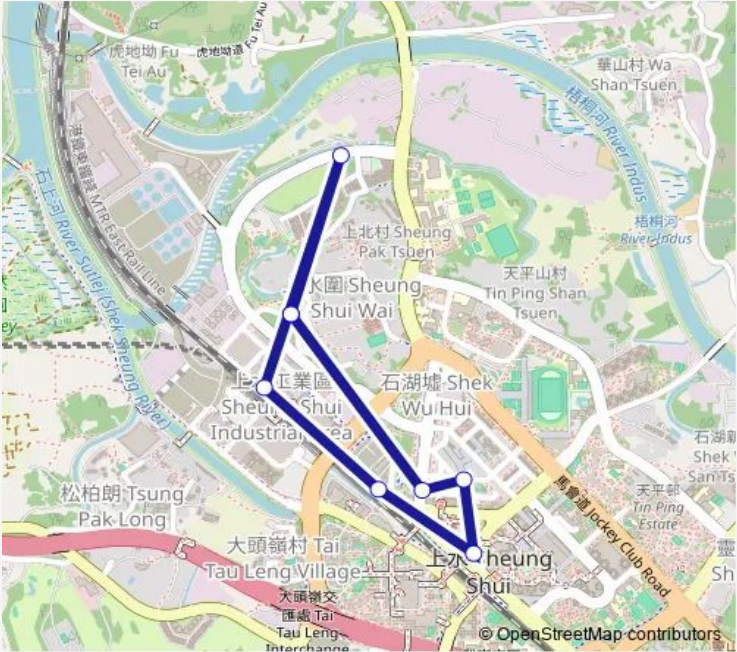

# Bus 59A Sheung Shui Heung - Sheung Shui Station (Circular)

[Go to website](#)

**Direction**  
 SHEUNG SHUI HEUNG TERMINUS (NEAR SHEUNG SHUI HEUNG VILLAGE OFFICE) — SHEUNG SHUI HEUNG TERMINUS (NEAR SHEUNG SHUI HEUNG VILLAGE OFFICE)  
 8 stops  
[Open route schedule](#)

- SHEUNG SHUI HEUNG TERMINUS (NEAR SHEUNG SHUI HEUNG VILLAGE OFFICE)
- MAN KOK VILLAGE
- SAN WAN ROAD EASTBOUND (NEAR CAMBRIDGE PLAZA)
- SAN WAN ROAD EASTBOUND (NEAR FORMER SHEK WU HUI BUS DEPOT)
- SHEUNG SHUI STATION GMB TERMINUS
- FU HING STREET (NEAR SHEK WU HUI PLAYGROUND)
- NO. 105 SAN FUNG ROAD SOUTHBOUND (OPPOSITE SHEK WU HUI POST OFFICE)
- SHEUNG SHUI HEUNG TERMINUS (NEAR SHEUNG SHUI HEUNG VILLAGE OFFICE)

**Route schedule**  
 SHEUNG SHUI HEUNG TERMINUS (NEAR SHEUNG SHUI HEUNG VILLAGE OFFICE) — SHEUNG SHUI HEUNG TERMINUS (NEAR SHEUNG SHUI HEUNG VILLAGE OFFICE)

|           |             |
|-----------|-------------|
| Monday    | 07:00-10:00 |
| Tuesday   | 07:00-10:00 |
| Wednesday | 07:00-10:00 |
| Thursday  | 07:00-10:00 |
| Friday    | 07:00-10:00 |
| Saturday  | 07:00-10:00 |
| Sunday    | 07:00-16:00 |

**Route info**  
 Direction: SHEUNG SHUI HEUNG TERMINUS (NEAR SHEUNG SHUI HEUNG VILLAGE OFFICE)  
 Stops: 8  
 Trip Duration: 0 hour 13 min

59A Bus time schedules and route maps are available in an offline PDF at [busmaps.com](https://busmaps.com). Use the [busmaps.com](https://busmaps.com) website to see live bus times, train schedule or subway schedule, and step-by-step directions for all public transit in Tai Po