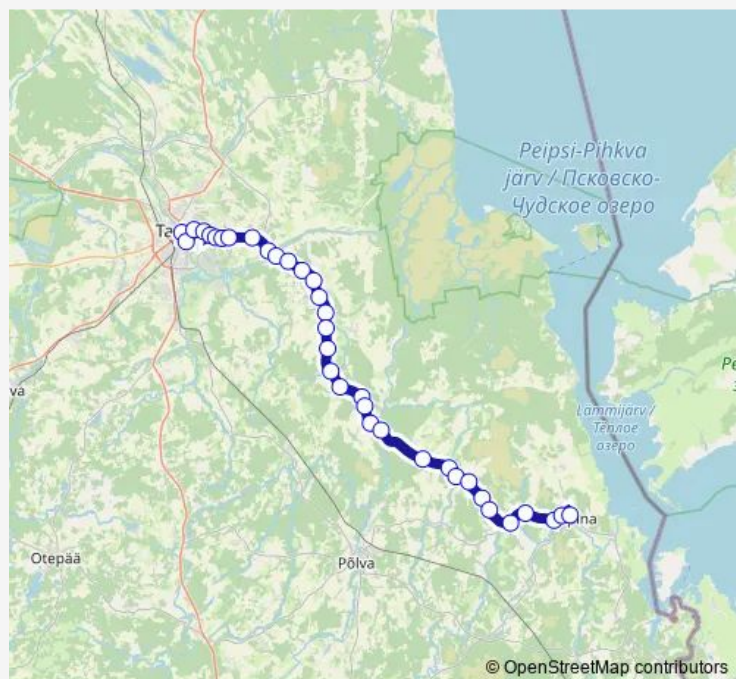

Saturday 13:55

Sunday 13:55

Route info

Direction: Tartu bussijaam

Stops: 35

Trip Duration: 1 hour 10 min

Ahja

Kärsa