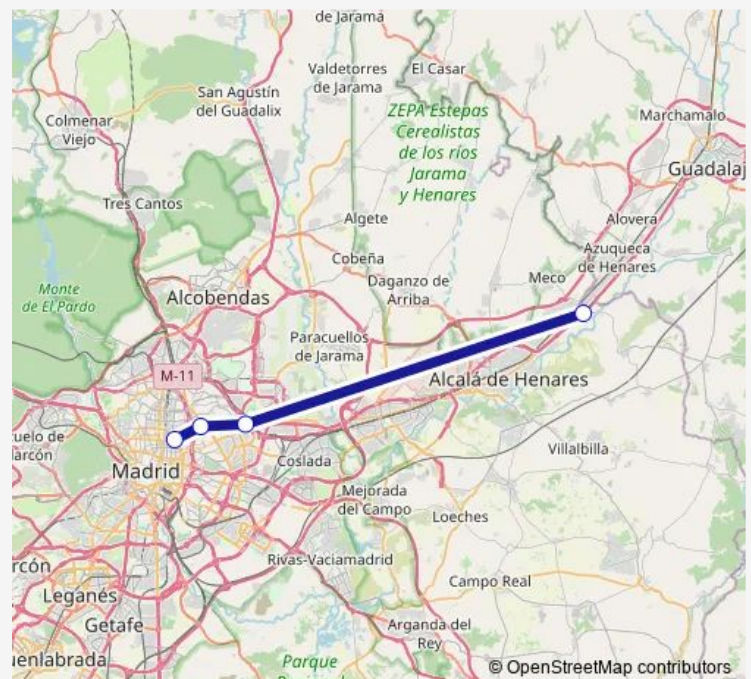

Direction

Madrid (Intercam Av.America) — Meco (Cruce N-li)

4 stops

[Open route schedule](#)

Madrid (Intercam Av.America)

Madrid (Puente De La Cea)

Madrid - Metro Canillejas

Meco (Cruce N-li)

Route schedule

Madrid (Intercam Av.America) — Meco (Cruce N-li)

Monday	07:40
Tuesday	07:40
Wednesday	07:40
Thursday	07:40
Friday	07:40
Saturday	—
Sunday	—

Route info

Direction: Madrid (Intercam Av.America)

Stops: 4

Trip Duration: 0 hour 45 min

ALSA - 222 Maenc Bus time schedules and route maps are available in an offline PDF at busmaps.com. Use the busmaps.com website to see live bus times, train schedule or subway schedule, and step-by-step directions for all public transit in Madrid