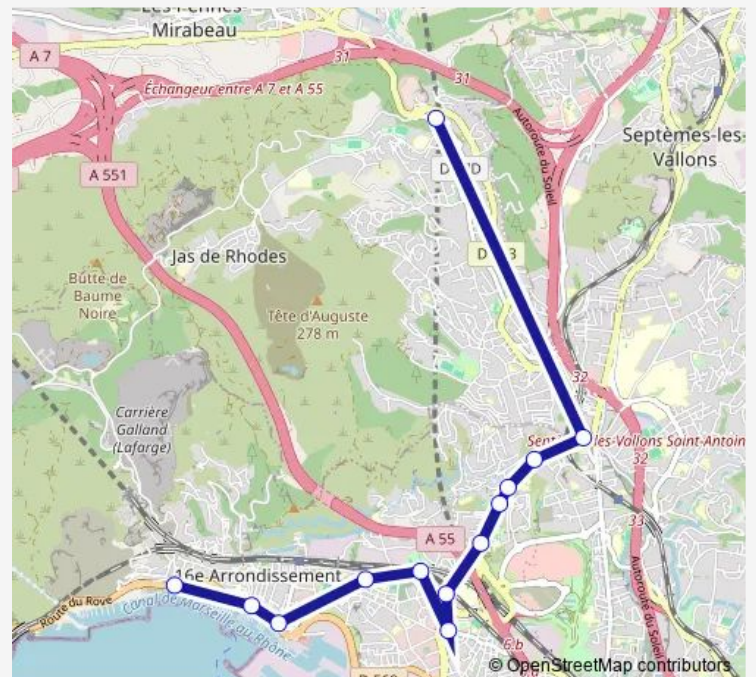

### Route schedule

Sainte Elisabeth — Estaque Castejon

Monday 17:20

Tuesday 17:20

Wednesday 12:30

Thursday 17:20

Friday 17:20

Saturday —

### Route info

Direction: Sainte Elisabeth

Stops: 13

Trip Duration: 0 hour 48 min