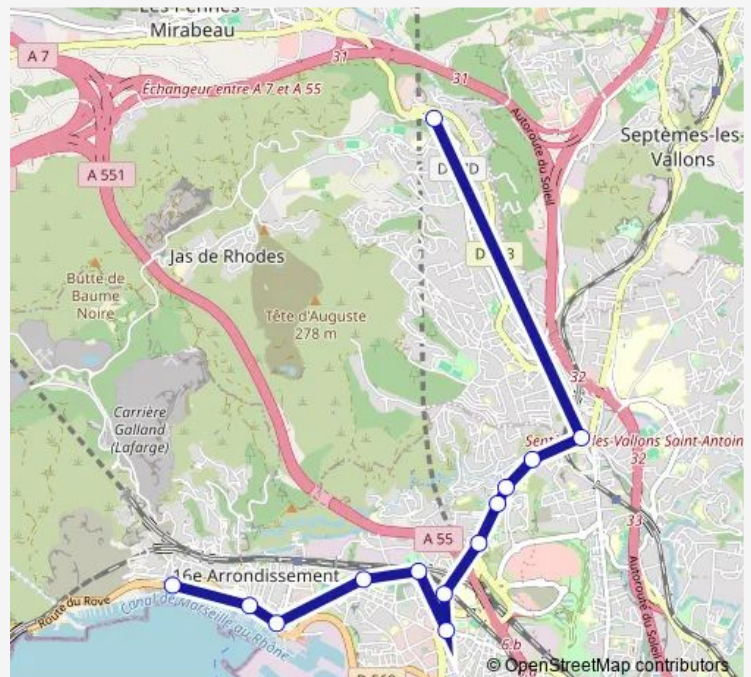

### Route schedule

Sainte Elisabeth — Estaque Castejon

Monday 17:20

Tuesday 17:20

Wednesday 12:30

Thursday 17:20

Friday 17:20

Saturday —

### Route info

Direction: Sainte Elisabeth

Stops: 13

Trip Duration: 0 hour 46 min