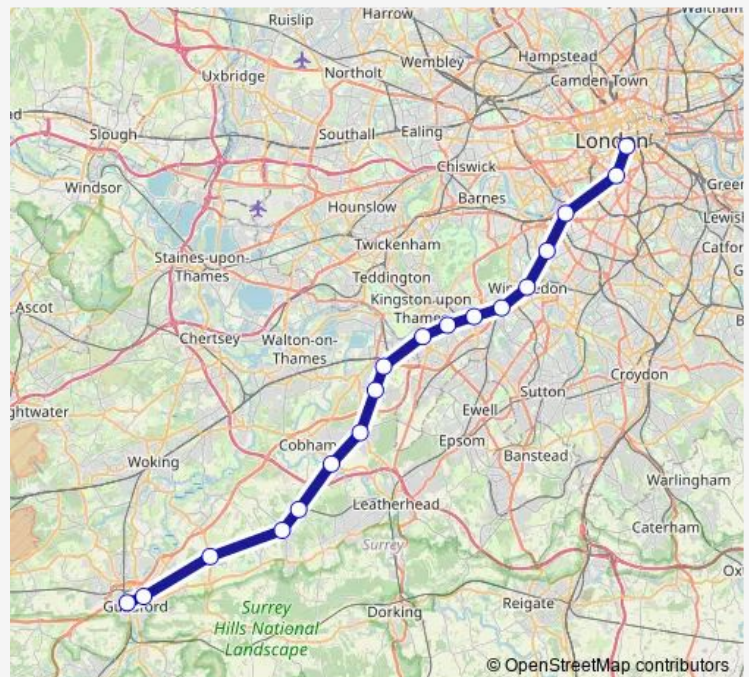

### Route schedule

London Waterloo — Guildford

Monday 17:32

Tuesday 17:32

Wednesday 17:32

Thursday 17:32

Friday 17:32

Saturday 04:40-23:45

### Route info

Direction: London Waterloo

Stops: 17

Trip Duration: 1 hour 6 min

■ Sw:Wat->Gld — SW train service from WAT to Gld

## Route info

Direction: London Waterloo

Stops: 19

Trip Duration: 1 hour 16 min

## Route info

Direction: London Waterloo

Stops: 11

Trip Duration: 0 hour 54 min