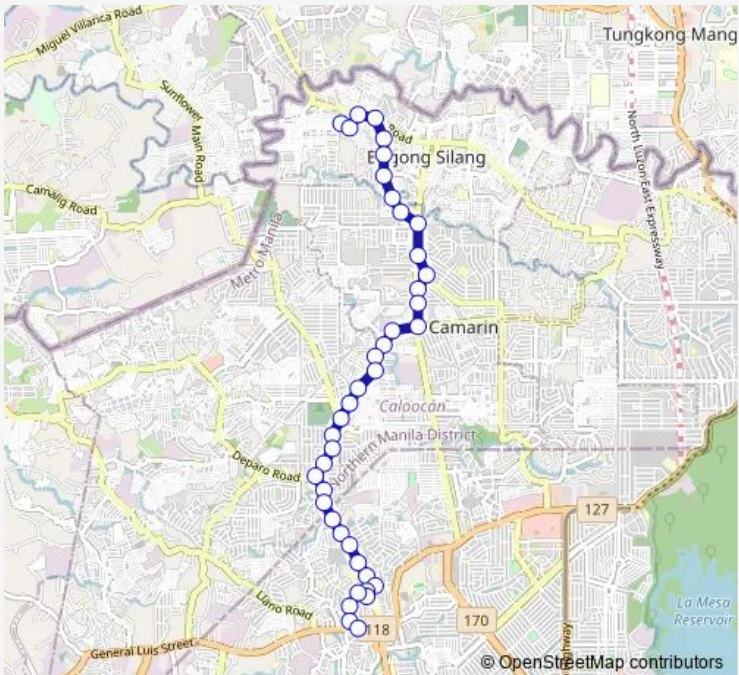

Bus Novaliches-Bagong Silang Kanan Ph9

[Go to website](#)

Direction
 Un named Road near Langit Road, Caloocan City — General Luis / Gold Intersection, Caloocan City
 40 stops
[Open route schedule](#)

- Un named Road near Langit Road, Caloocan City
- Un named Road near Langit Road, Caloocan City
- Lacson, Langit Road, Caloocan City
- Langit Road, Caloocan City
- Un named Road near Langit Road, Caloocan City
- Barugo, Caloocan City
- Barugo, Caloocan City
- Barugo, Caloocan City
- Barugo, Caloocan City
- National Mental Hospital, Barugo, Caloocan City
- Captain F. Samano, Caloocan City
- Captain F. Samano, Caloocan City
- Zabarte Road, Caloocan City
- New Lance Center for Education, Zabarte Road, Caloocan City
- Zabarte Road / Camarin Road Intersection, Caloocan City
- Camarin Road, Caloocan City
- Camarin Road / Sampaguita Intersection, Caloocan City
- Camarin Road, Caloocan City
- Camarin Road, Caloocan City
- Camarin Road, Caloocan City

Route schedule
 Un named Road near Langit Road, Caloocan City — General Luis / Gold Intersection, Caloocan City

Monday	00:00
Tuesday	00:00
Wednesday	00:00
Thursday	00:00
Friday	00:00
Saturday	00:00
Sunday	00:00

Route info
 Direction: Un named Road near Langit Road, Caloocan City
 Stops: 40
 Trip Duration: 0 hour 40 min

Camarin Road, Caloocan City

Camarin Road, Caloocan City

Camarin Road, Caloocan City

Camarin Road near Gemini Interserction, Caloocan City

Thursday 00:00

Friday 00:00

Saturday 00:00

Sunday 00:00

Route info

Direction: General Luis / Gold Intersection, Caloocan City

Stops: 37

Trip Duration: 0 hour 38 min