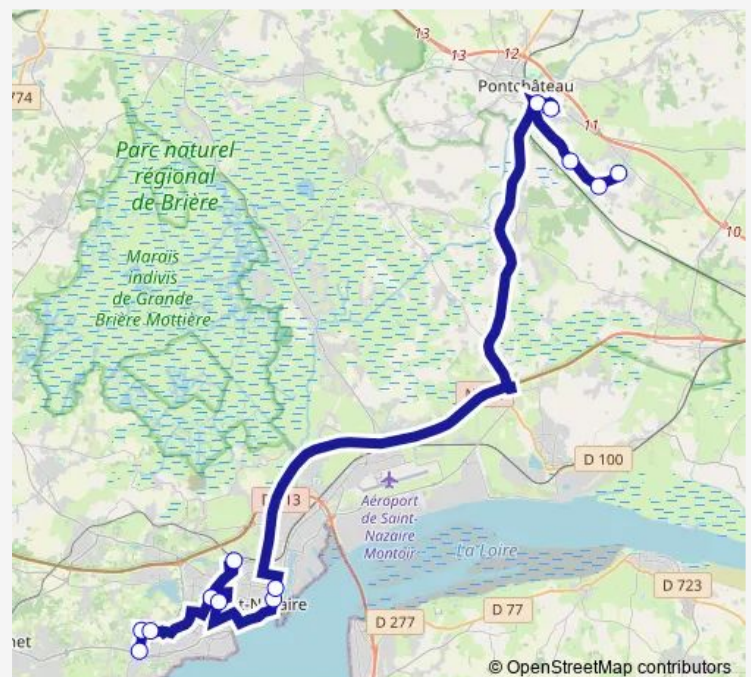

Saturday —

Sunday —

Route info

Direction: Service 17h St Nazaire

Stops: 13

Trip Duration: 1 hour 23 min

Direction

Service 17h St Nazaire — Mairie - Lr Guenrouet