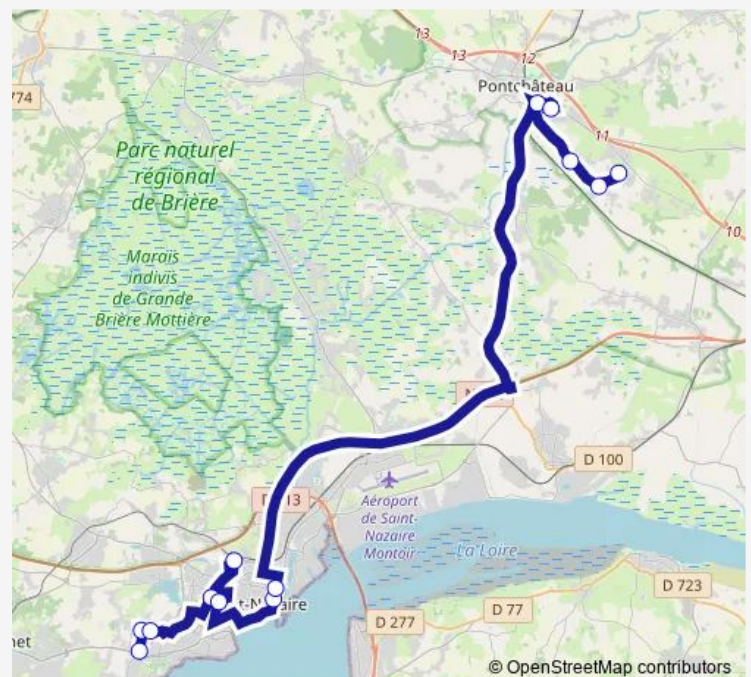

Prunet - Pontchateau

### Route schedule

Service 17h St Nazaire — Prunet - Pontchateau

Monday 16:35

Tuesday 16:35

Wednesday —

Thursday 16:35

Friday 16:35

Saturday —

### Route info

Direction: Service 17h St Nazaire

Stops: 13

Trip Duration: 1 hour 23 min