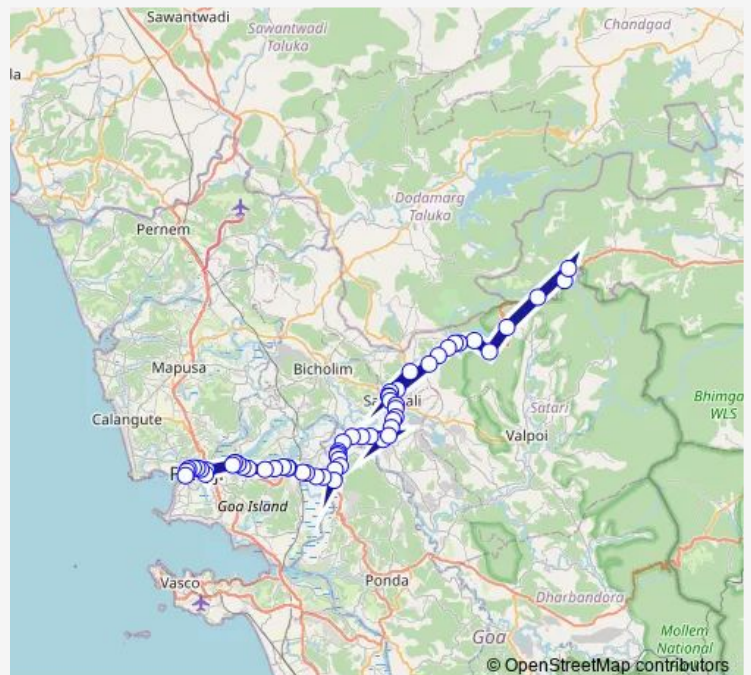

### Direction

Surla — Kala Academy

59 stops

[Open route schedule](#)

- Surla
- Chauki
- Chorla Titha
- Charavne Wadyar
- Jamblikade
- Anjune Dam
- Keri Toll Naka
- Keri, Don Maad
- Ghoteli
- Morlem Colony
- Ghodemol Bagwada Junction
- Poriem Pump
- Poriem
- Tulshimal
- Datt Mandir, Below Bridge
- Dessai Nagar
- Sankhali KTC Bus Stand
- Sakhali Hospital
- Siya Petrol Pump
- Gavthan
- Kudne

### Route schedule

Surla — Kala Academy

Monday	06:45
Tuesday	06:45
Wednesday	06:45
Thursday	06:45
Friday	06:45
Saturday	06:45
Sunday	06:45

### Route info

Direction: Surla

Stops: 59

Trip Duration: 2 hour 35 min

■ PRV46 — PNJ K.Akdmi - Surla

Nhaveli

Durigwada

Naveli Junction

## Route info

Direction: Kala Academy

Stops: 59

Trip Duration: 2 hour 40 min

Banastari Bazaar

Tivrem

Tivre Pump

Marcela Theatre