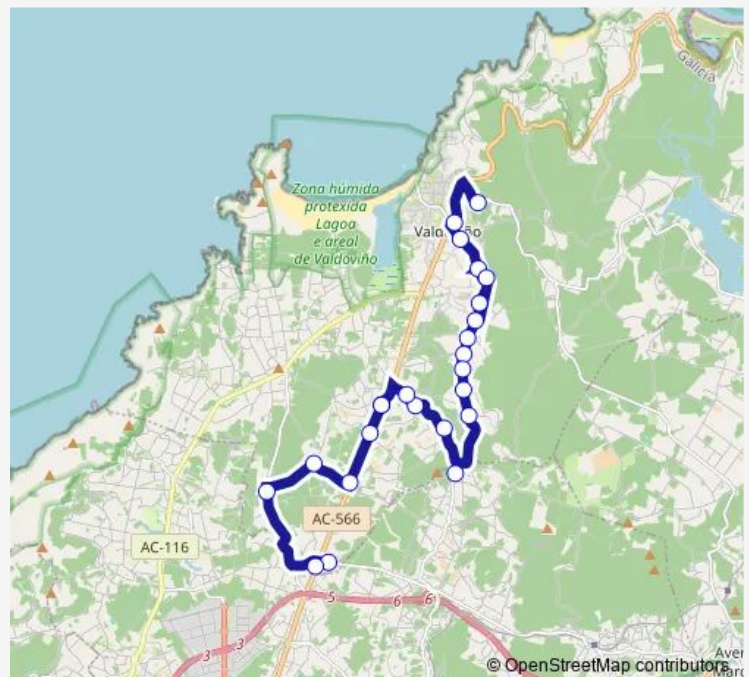

Poulo

Santalla

Barreiro (Estrada)

Trandeiras

A Bergaña

Aviño

RIO DO Foxo

Espiñuda

Thursday 14:45

Friday 14:45

Saturday —

Sunday —

Route info

Direction: CPI DE Atios

Stops: 24

Trip Duration: 0 hour 31 min

XG640008 — CPI de Atios-Castro

Tuimil-Seixidal

Carreira Arriba

Castro

XG640008 Bus time schedules and route maps are available in an offline PDF at busmaps.com. Use the busmaps.com website to see live bus times, train schedule or subway schedule, and step-by-step directions for all public transit in Valdovino