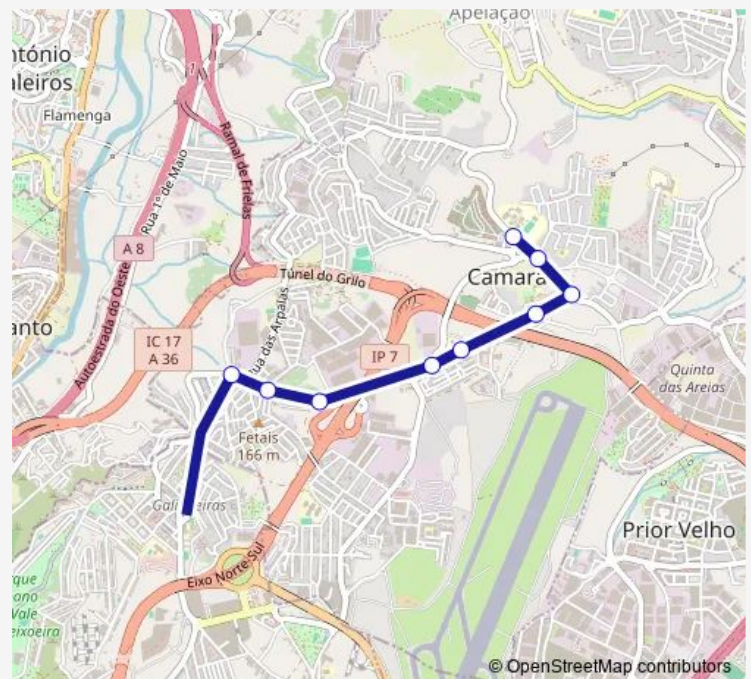

Bus 310a - Galinheiras - Camarate (Escola)

[Go to website](#)

Direction

Fetais (Fte Supermercado) — Camarate (Esc Preparatória)

9 stops

[Open route schedule](#)

Fetais (Fte Supermercado)

Fetais (Lgo) Café

Fetais (Estr Fetais 1)

Bº Loureiras (Viv J Alves Lte 19)

Camarate (Fte Esc Primária)

Camarate (Igreja) R Avelino Salgado

Camarate (Estação Ctt)

Camarate (Jardim Chafariz)

Camarate (Esc Preparatória)

Route schedule

Fetais (Fte Supermercado) — Camarate (Esc Preparatória)

Monday	07:46
Tuesday	07:46
Wednesday	07:46
Thursday	07:46
Friday	07:46
Saturday	—
Sunday	—

Route info

Direction: Fetais (Fte Supermercado)

Stops: 9

Trip Duration: 0 hour 9 min

■ 310a - Galinheiras - Camarate (Escola)

Bus time schedules and route maps are available in an offline PDF at busmaps.com. Use the busmaps.com website to see live bus times, train schedule or subway schedule, and step-by-step directions for all public transit in Lisbon