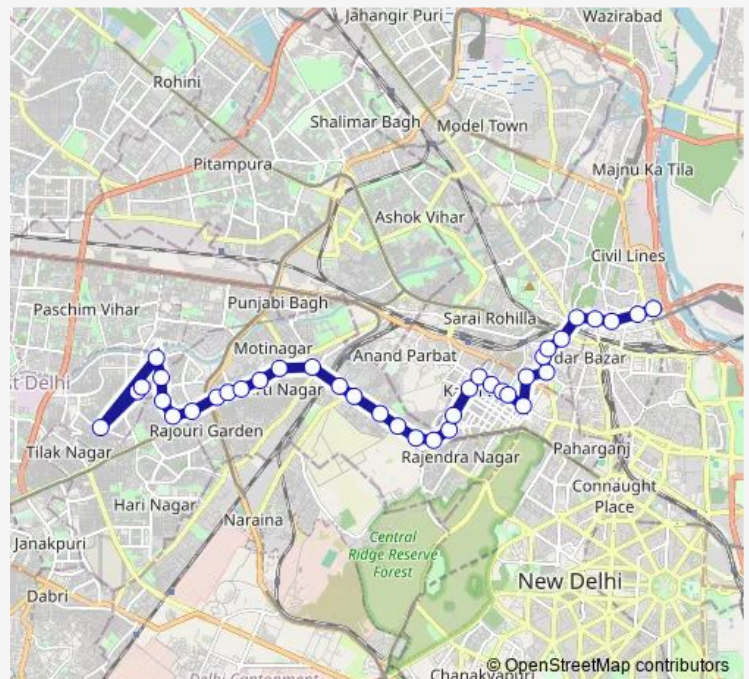

Thursday 06:35-19:40

Friday 06:35-19:40

Saturday 06:35-19:40

Sunday 06:35-19:40

Route info

Direction: Raghubir Nagar F Block

Stops: 38

Trip Duration: 1 hour 16 min