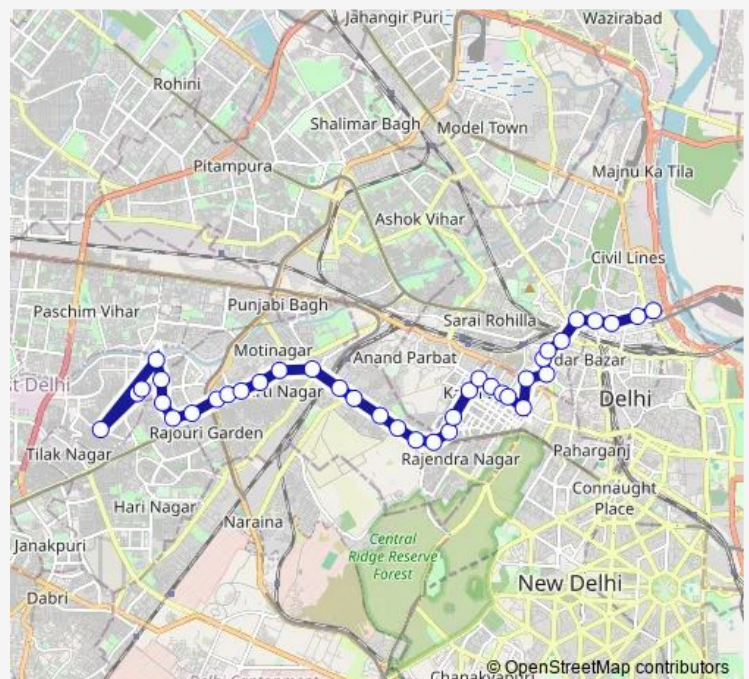

Thursday 06:35-19:40

Friday 06:35-19:40

Saturday 06:35-19:40

Sunday 06:35-19:40

Route info

Direction: Raghubir Nagar F Block

Stops: 38

Trip Duration: 1 hour 16 min