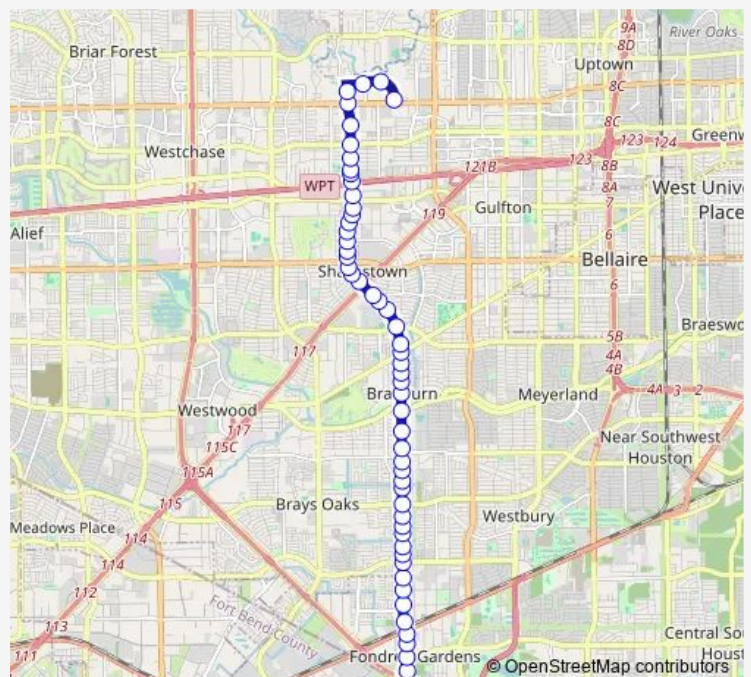

### Route schedule

Missouri City Park & Ride — Old Farm Rd @ Westheimer Rd

Monday 04:00-00:31<sup>+1</sup>

Tuesday 04:00-00:31<sup>+1</sup>

Wednesday 04:00-00:31<sup>+1</sup>

Thursday 04:00-00:31<sup>+1</sup>

### Route info

Direction: Missouri City Park & Ride

Stops: 54

Trip Duration: 0 hour 36 min

063 — Fondren

Fondren Rd @ Braeswood Blvd

Fondren Rd @ Wanda Ln

Fondren Rd @ Wanda Ln

Fondren Rd @ Ariel St

Fondren Rd @ Jackwood St

Fondren Rd @ Bissonnet St

Fondren Rd @ Kingsgate Cir

Fondren Rd @ Beechnut St

Fondren Rd @ Sharpcrest Ln

Fondren Rd @ Sharpview Dr

Fondren Rd @ Guildford Rd

## Route info

Direction: Old Farm Rd @ Westheimer Rd

Stops: 54

Trip Duration: 0 hour 41 min

Fondren Rd @ Sharpview Dr

Fondren Rd @ Sharpcrest Ln

Fondren Rd @ Beechnut St

Fondren Rd @ Bissonnet St