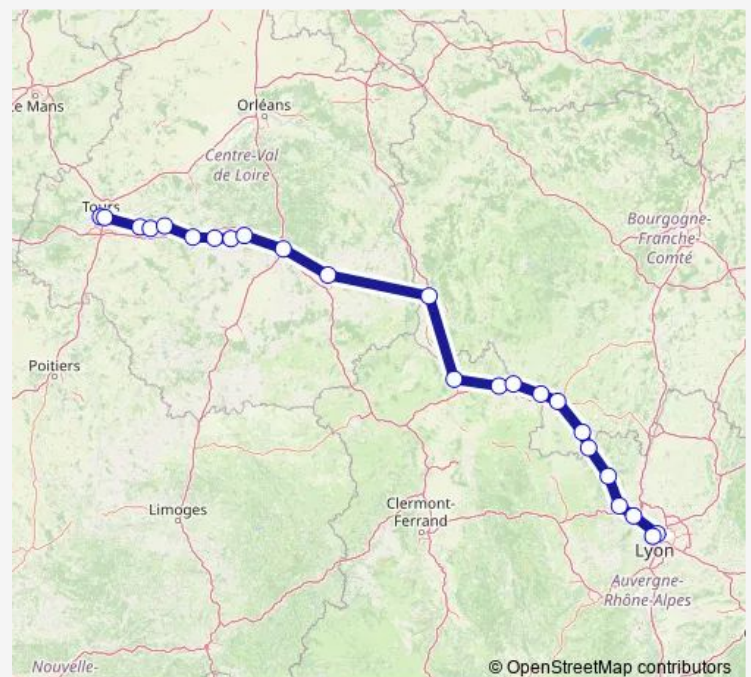

Chauffailles

Lamure-sur-Azergues

Bois-d'Oingt - Ligny

Route schedule

Tours — Lyon Perrache

Monday 12:02-12:05

Tuesday 12:02-12:05

Wednesday 12:02-12:05

Thursday 12:02-12:05

Friday 12:02-12:05

Saturday 12:05-16:06

Sunday 12:05

Route info

Direction: Tours

Stops: 24

Trip Duration: 6 hour 0 min

■ P2 — Tours - Lyon

Lozanne

Lyon Part Dieu

Lyon Perrache

Direction

Lyon Perrache — Paray-le-Monial

8 stops

[Open route schedule](#)

Route info

Direction: Lyon Perrache

Stops: 8

Trip Duration: 1 hour 50 min

Direction

Lyon Perrache — Tours

24 stops

[Open route schedule](#)