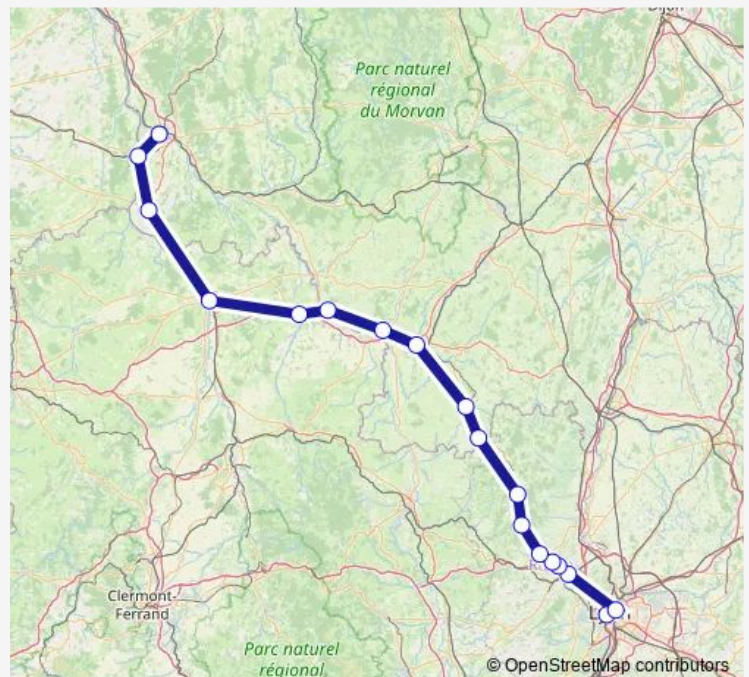

### Route info

Direction: Moulins sur Allier

Stops: 7

Trip Duration: 1 hour 33 min

P2 — Nevers - Lozanne