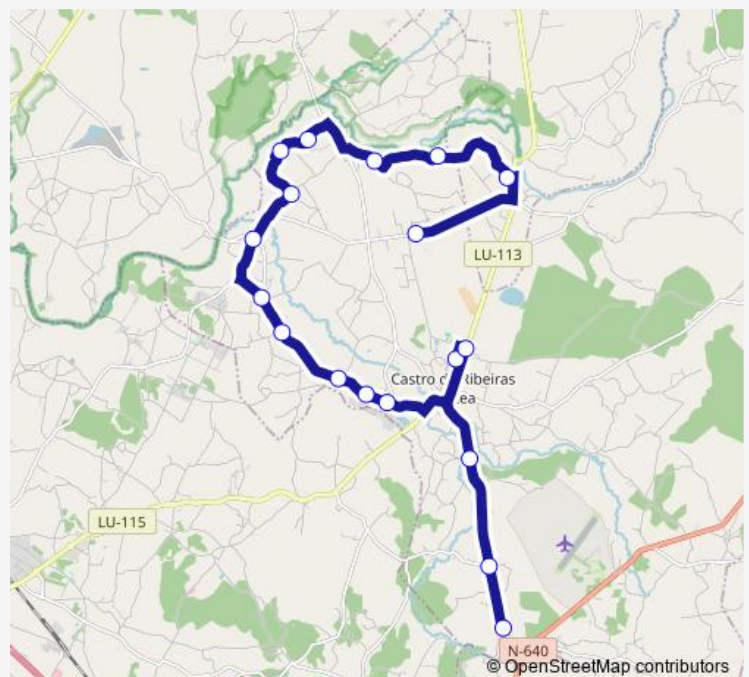

Cruce MOS-Beloi

A Cabana

Soutelo Norte 2

Soutelo (Norte)

Carballo

Bouza Bella (Pobo)

Casa Folgueira (Xustás)

Matodoso(Centro)

Route schedule

IES da Terra Chá José Tr — Matodoso(Centro)

| | |
|-----------|-------|
| Monday | 14:05 |
| Tuesday | 14:50 |
| Wednesday | 14:05 |
| Thursday | 14:50 |
| Friday | 14:05 |
| Saturday | — |
| Sunday | — |

Route info

Direction: IES da Terra Chá José Tr

Stops: 18

Trip Duration: 0 hour 40 min

Xg720025 Bus time schedules and route maps are available in an offline PDF at busmaps.com. Use the busmaps.com website to see live bus times, train schedule or subway schedule, and step-by-step directions for all public transit in Lugo