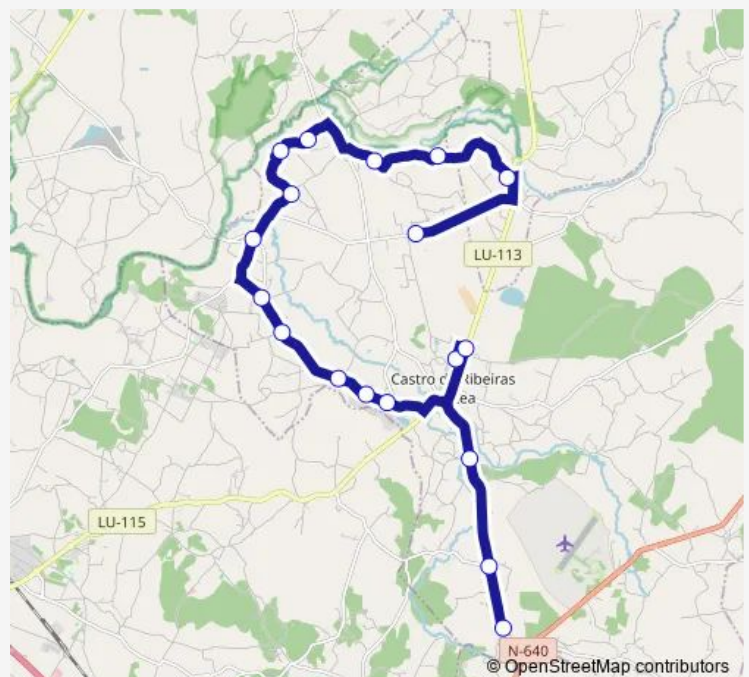

Cruce MOS-Beloi

A Cabana

Soutelo Norte 2

Soutelo (Norte)

Carballo

Bouza Bella (Pobo)

Casa Folgueira (Xustás)

Matodoso(Centro)

Route schedule

IES da Terra Chá José Tr — Matodoso(Centro)

Monday	14:05
Tuesday	14:50
Wednesday	14:05
Thursday	14:50
Friday	14:05
Saturday	—
Sunday	—

Route info

Direction: IES da Terra Chá José Tr

Stops: 18

Trip Duration: 0 hour 40 min

XG720025 Bus time schedules and route maps are available in an offline PDF at busmaps.com. Use the busmaps.com website to see live bus times, train schedule or subway schedule, and step-by-step directions for all public transit in Lugo