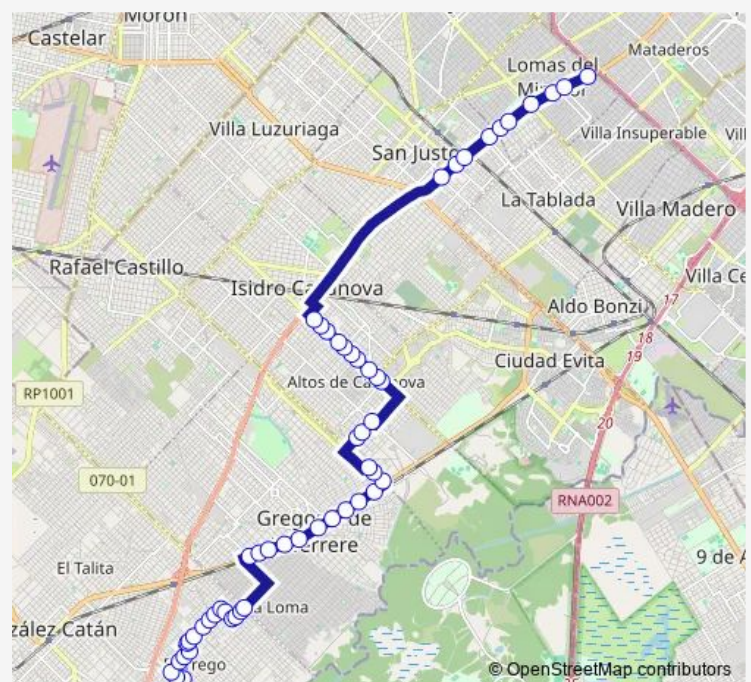

### Route schedule

Bartolomé Cataneo 6500-6698 — Brigadier General Juan Manuel DE Rosas 150-198

Monday 05:00-23:40

Tuesday 05:00-23:40

Wednesday 05:00-23:40

Thursday 05:00-23:40

Friday 05:00-23:40

Saturday 05:00-23:40

### Route info

Direction: Bartolomé Cataneo 6500-6698

Stops: 54

Trip Duration: 1 hour 31 min

622R2 — Jmlmtz622

Avenida General Rojo 3887

Avenida General Rojo 3370

Avenida General Rojo 92