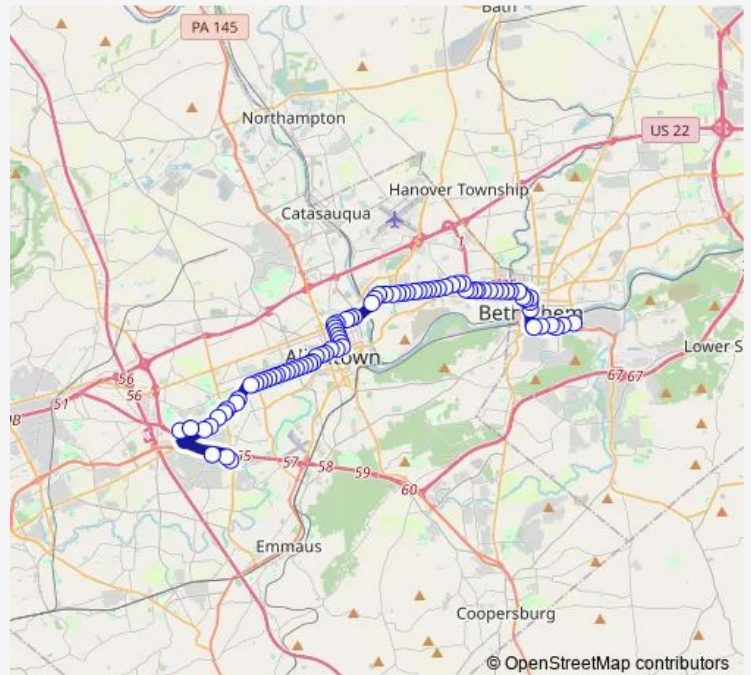

[Go to website](#)

**Direction**  
 Lvhn Cedar Crest West Lot — Wind Creek Casino  
 83 stops  
[Open route schedule](#)

- Lvhn Cedar Crest West Lot
- Lvhn Cedar Crest 1240 Building
- Hamilton at Lincoln
- Hamilton at Dorney Park Eb
- Hamilton at Birch Eb
- Cedar Point West
- Cedar Point East Entrance
- Cedar Point East Hamilton Exit
- Hamilton at Va
- Hamilton at Reading Eb
- Hamilton at College Eb
- Hamilton at Ott
- Hamilton at 25th Eb
- Hamilton at 24th Eb
- Hamilton at 23rd Eb
- Hamilton at 22nd Eb
- Hamilton at 21st Eb
- Hamilton at 20th Eb
- Hamilton at 19th Eb
- Hamilton at 18th Eb
- Hamilton at 17th Eb

### Route schedule

Lvhn Cedar Crest West Lot — Wind Creek Casino

Monday	04:40-23:34
Tuesday	04:40-23:34
Wednesday	04:40-23:34
Thursday	04:40-23:34
Friday	04:40-23:34
Saturday	04:40-23:34
Sunday	07:34-19:34

### Route info

Direction: Lvhn Cedar Crest West Lot  
 Stops: 83  
 Trip Duration: 1 hour 10 min

102 - Union Blvd - LV Hosp CC

Hamilton at 16th Eb

Hamilton at 15th Eb

Hamilton at 14th Eb

Hamilton at 13th Eb