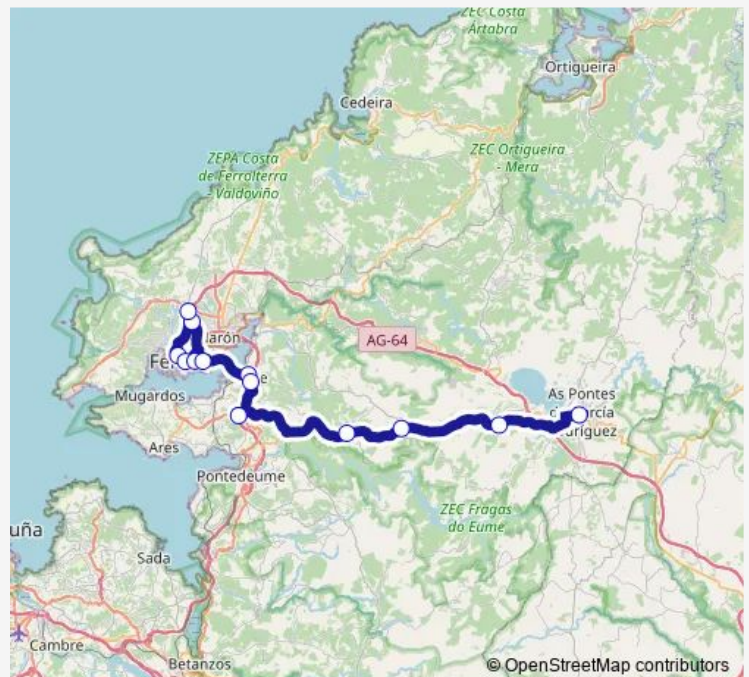

Saturday —

Sunday —

**Route info**

Direction: Ferrol E.A.

Stops: 13

Trip Duration: 1 hour 0 min

■ XG872003 — Ferrol E.A.-A Capela-AS Pontes

**BusMaps**