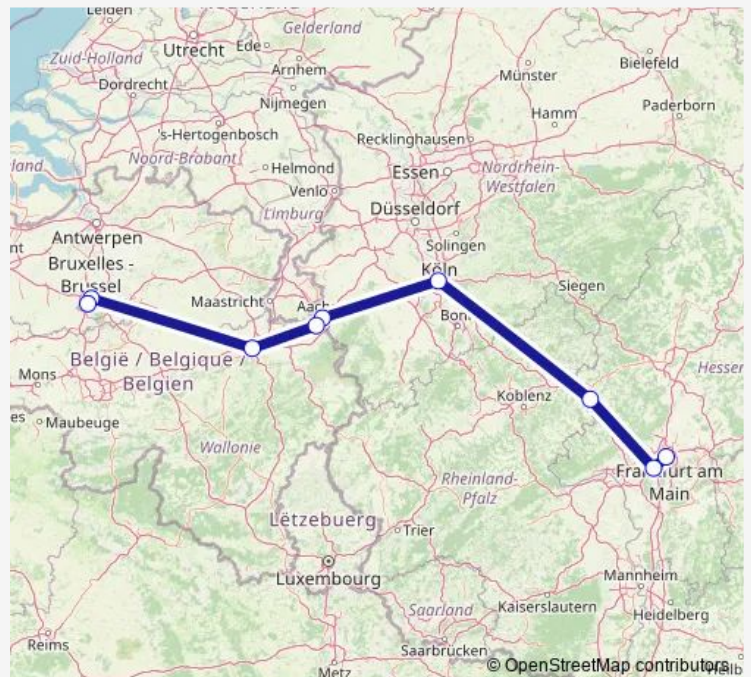

Rail ICE 12

[Go to website](#)

Direction

Frankfurt(Main)Hbf — Bruxelles Midi

9 stops

[Open route schedule](#)

Frankfurt(Main)Hbf

Frankfurt(M) Flughafen Fernbf

Limburg Süd

Köln Hbf

Aachen Hbf

Aachen Süd(Gr)

Liège-Guillemins

Bruxelles-Nord

Bruxelles Midi

Route schedule

Frankfurt(Main)Hbf — Bruxelles Midi

Monday 16:14-16:27

Tuesday 16:14-16:27

Wednesday 16:14-16:27

Thursday 16:14-16:27

Friday 16:14-16:27

Saturday 16:27

Sunday 16:14-16:27

Route info

Direction: Frankfurt(Main)Hbf

Stops: 9

Trip Duration: 3 hour 21 min

ICE 12

ICE 12 Rail time schedules and route maps are available in an offline PDF at busmaps.com. Use the busmaps.com website to see live bus times, train schedule or subway schedule, and step-by-step directions for all public transit in Brussels