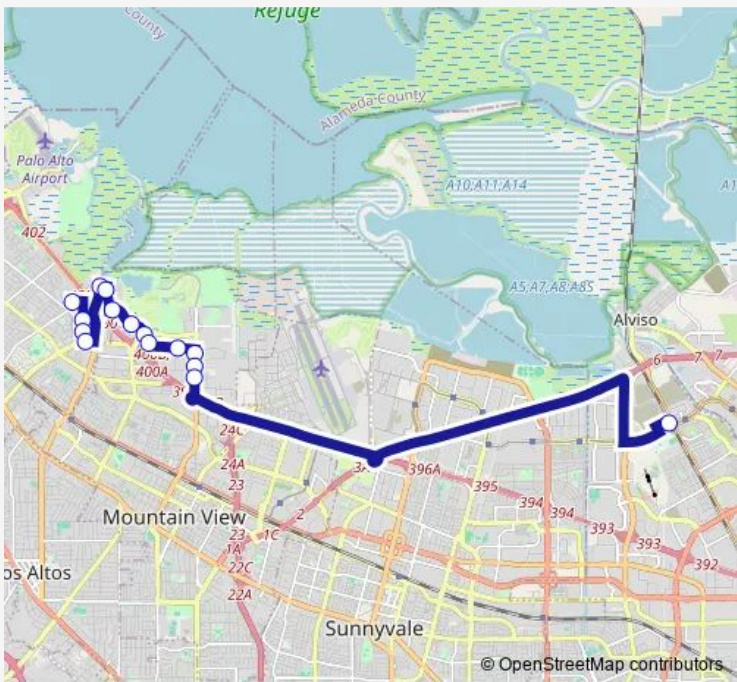

Bus ACE Orange Mountain View

[Go to website](#)

Direction
 Meadow & Meadow Cir — Great America ACE Amtrak Station
 15 stops
[Open route schedule](#)

- Meadow & Meadow Cir
- Fabian & Meadow
- Fabian & Maxar
- Charleston & Fabian
- San Antonio & Casey
- Marine & Casey
- Garcia & Marine
- Garcia & Salado
- Charleston & Amphitheater
- Charleston & Landings
- Charleston & Huff
- Shoreline & Charleston
- Shoreline & Space Park
- Shoreline & Pear
- Great America ACE Amtrak Station

Route schedule
 Meadow & Meadow Cir — Great America ACE Amtrak Station

Monday	13:31-16:40
Tuesday	13:31-16:40
Wednesday	13:31-16:40
Thursday	13:31-16:40
Friday	13:31-16:40
Saturday	—
Sunday	—

Route info
 Direction: Meadow & Meadow Cir
 Stops: 15
 Trip Duration: 0 hour 43 min

Direction

Great America ACE Amtrak Station — Meadow & Meadow Cir

14 stops

[Open route schedule](#)

Great America ACE Amtrak Station

Shoreline & Pear

Shoreline & Space Park

Charleston & Google

Fabian & Maxar

Meadow & Meadow Cir

Route schedule

Great America ACE Amtrak Station — Meadow & Meadow Cir

Monday 06:06-09:28

Tuesday 06:06-09:28

Wednesday 06:06-09:28

Thursday 06:06-09:28