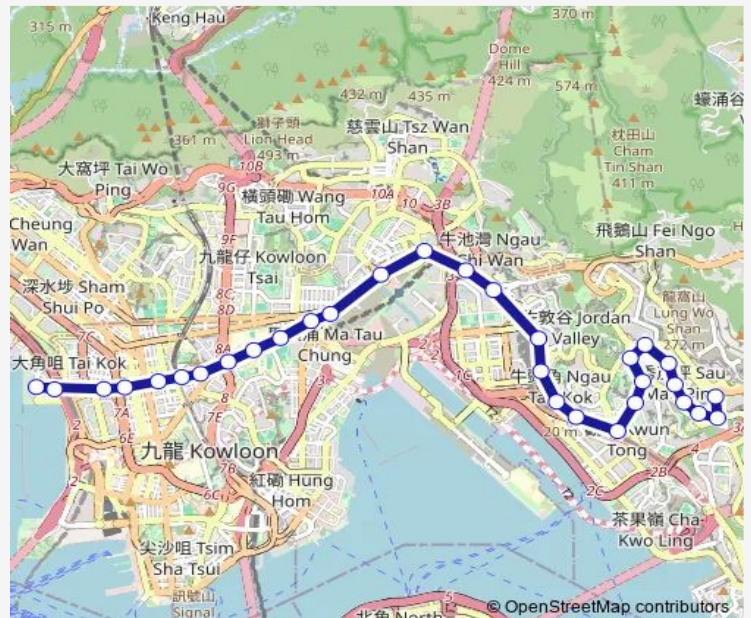

Route info

Direction: [Ctb] PO TAT Estate[[Kmb+Ctb] PO TAT BUS Terminus/
Po TAT Estate[[Kmb] PO TAT BUS Terminus

Stops: 31

Trip Duration: 1 hour 6 min

[Kmb+Ctb] Ngau TAU KOK Station/
Ngau TAU KOK Station, Ngau TAU KOK Road[[Kmb] Ngau TAU KOK Station