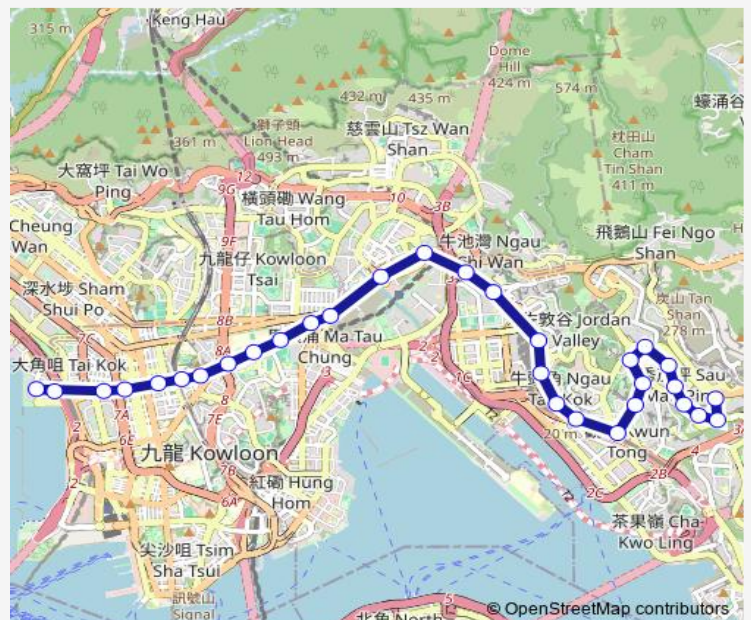

Route info

Direction: [Ctb] PO TAT Estate[[Kmb+Ctb] PO TAT BUS Terminus/
Po TAT Estate[[Kmb] PO TAT BUS Terminus

Stops: 31

Trip Duration: 1 hour 2 min

[Kmb+Ctb] Ngau TAU KOK Station/
Ngau TAU KOK Station, Ngau TAU KOK Road[[Kmb] Ngau TAU KOK Station