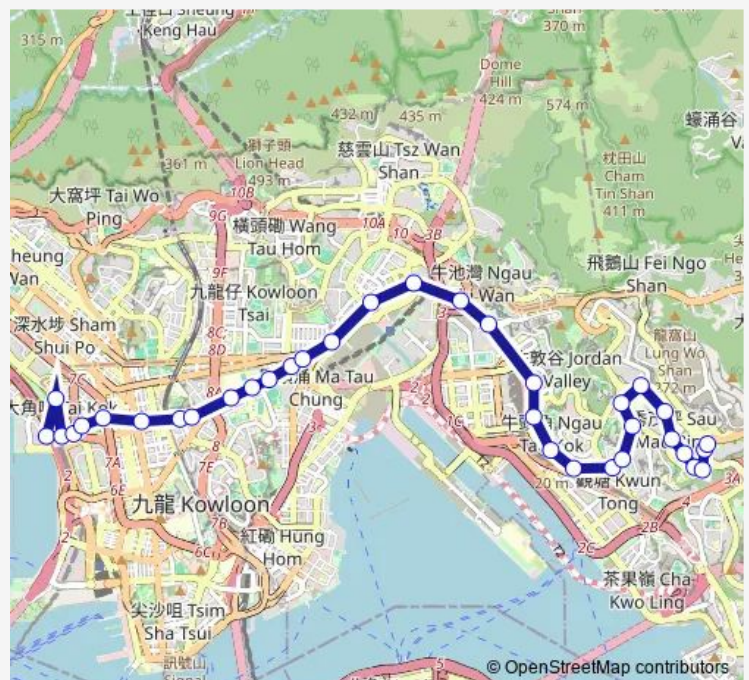

[Ctb] Hong Kong EYE Hospital, Argyle Street[[Kmb] Hong Kong EYE Hospital

### Route schedule

[Ctb] Island Harbourview[[Kmb] Island Harbourview BUS Terminus — [Ctb] PO TAT Estate[[Kmb+Ctb] PO TAT BUS Terminus/<Br>Po TAT Estate[[Kmb] PO TAT BUS Terminus

Monday	06:15-00:10 <sup>+1</sup>
Tuesday	06:15-00:10 <sup>+1</sup>
Wednesday	06:15-00:10 <sup>+1</sup>
Thursday	06:15-00:10 <sup>+1</sup>
Friday	06:15-00:10 <sup>+1</sup>
Saturday	06:15-23:25
Sunday	06:15-23:25

### Route info

Direction: [Ctb] Island Harbourview[[Kmb] Island Harbourview BUS Terminus

Stops: 35

Trip Duration: 1 hour 8 min

[Ctb] Evangel Hospital, Argyle Street[[Kmb] Evangel Hospital

[Ctb] Argyle Street Playground, Argyle Street[[Kmb] Argyle Street Playground