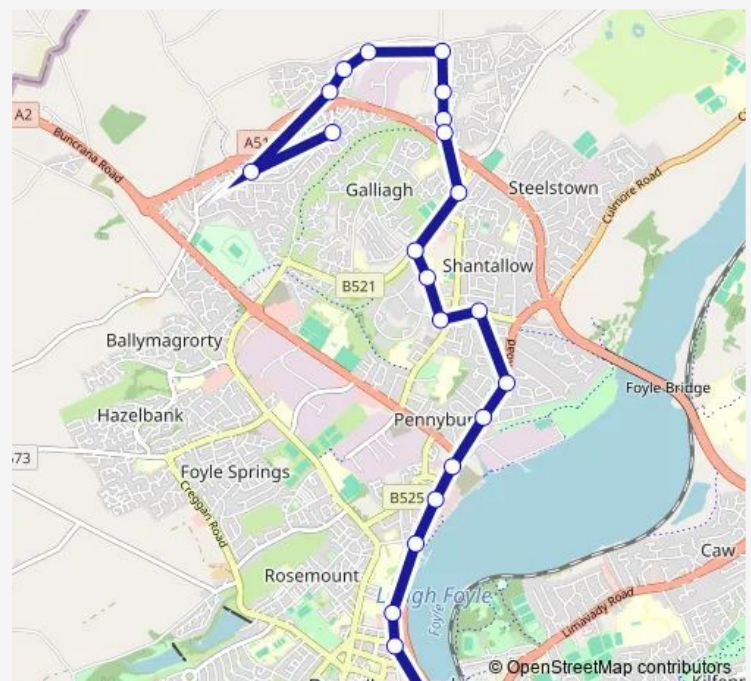

Rock Mills

NW Regional College

Quayside Shopping Centre

Route schedule

Clon Elagh — Derry Londonderry Bus Station

Monday 08:30

Tuesday 08:30

Wednesday 08:30

Thursday 08:30

Friday 08:30

Saturday —

Sunday —

Route info

Direction: Clon Elagh

Stops: 22

Trip Duration: 0 hour 30 min

13d — Glenabbey - Carnhill PS - City Centre

13d Bus time schedules and route maps are available in an offline PDF at busmaps.com. Use the busmaps.com website to see live bus times, train schedule or subway schedule, and step-by-step directions for all public transit in Derry