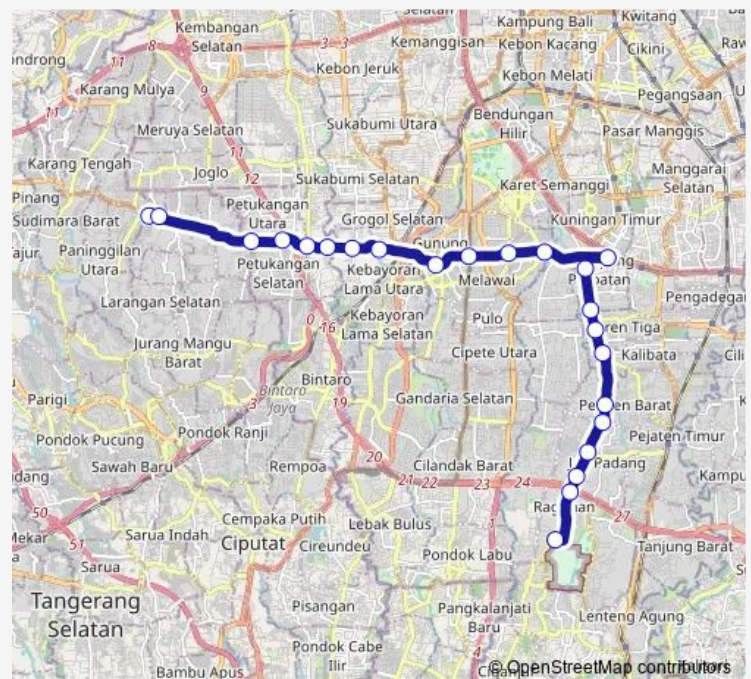

### Route schedule

Puri Beta 2 — Ragunan

Monday

—

Tuesday

—

Wednesday

—

### Route info

Direction: Puri Beta 2

Stops: 23

Trip Duration: 1 hour 41 min

13d — Puri Beta - Ragunan

Departemen Pertanian

Ragunan