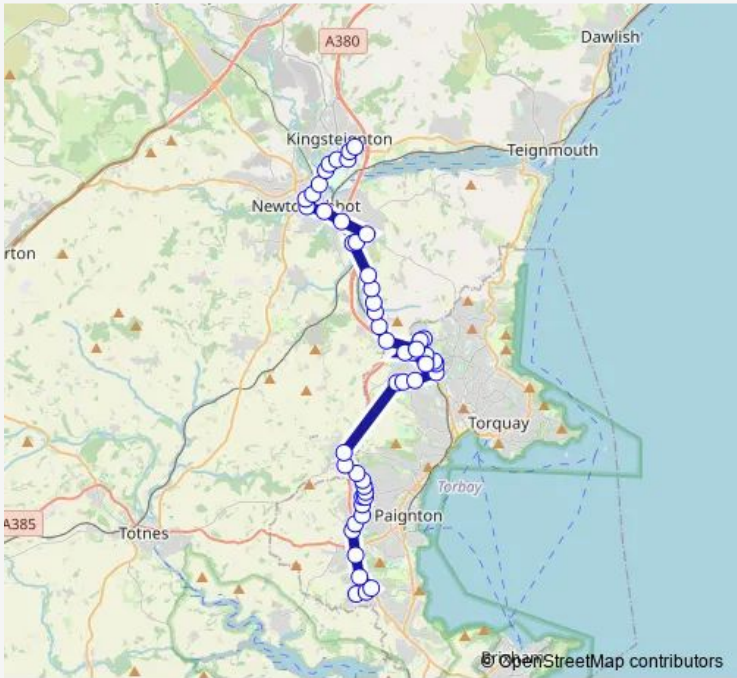

Bus 13D Torbay Hospital - Brixham

[Go to website](#)

Direction
 South Devon College — Vicarage Hill
 52 stops
[Open route schedule](#)

- South Devon College
- Long Road
- Waddeton Industrial Estate
- Wilkins Drive
- Bookers
- Kings Ash Road
- Kings Ash Road
- Foxhole Road 36
- Foxhole Shops
- Foxhole Road 149
- Redwell Lane
- Marldon Rd 115
- Marldon Road Post Office
- Dunstone Park Road
- James Avenue
- Garage
- Vicarage Road
- Marldon Road
- Dart Avenue
- Shiphay Lane
- ASDA

Route schedule
 South Devon College — Vicarage Hill

Monday	16:30
Tuesday	16:30
Wednesday	16:30
Thursday	16:30
Friday	16:30
Saturday	—
Sunday	—

Route info
 Direction: South Devon College
 Stops: 52
 Trip Duration: 1 hour 13 min

■ 13D — Torbay Hospital - Brixham **BusMaps**

Lowes Bridge

Lowes Bridge

Cadewell Lane

Torbay Hospital Main Entrance

Newton Road

Scotts Bridge

Browns Bridge Road

Marks & Spencer

Nicholson Road

Browns Bridge

Coventry Farm

Manor Gardens

Arch

Jurys Corner

Lyndhurst Avenue