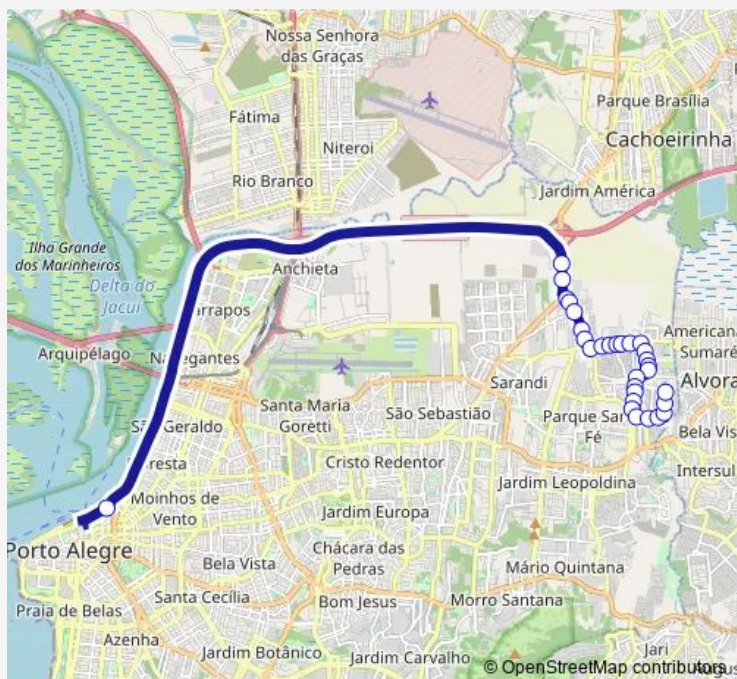

Rubem Berta Maias

Santa Rosa Lima Maias

Maias

Maias

Maias

Maias

Route schedule

Julio DE Castilhos — Francisco Talaia DE Moura

Monday	06:42-23:00
Tuesday	06:42-23:00
Wednesday	06:42-23:00
Thursday	06:42-23:00
Friday	06:42-23:00
Saturday	07:23-19:08
Sunday	—

Route info

Direction: Julio DE Castilhos

Stops: 30

Trip Duration: 0 hour 40 min

Sunday —

Route info

Direction: Francisco Talaia DE Moura

Stops: 29

Trip Duration: 0 hour 45 min

Bernardino Silveira DE Amorim

Bernardino Silveira DE Amorim

Zona Indefinida Assis Brasil