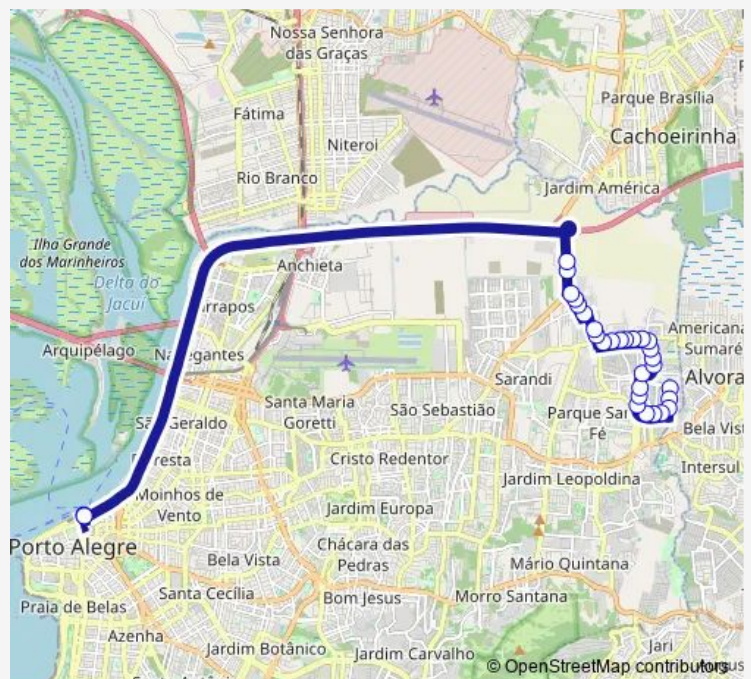

Saturday 07:23-19:08

Sunday —

Route info

Direction: Francisco Talaia DE Moura DF 565

Stops: 30

Trip Duration: 0 hour 40 min

D73 — Diretao / VIA Fernando Ferrari

Jose Ferreira Jardim 354