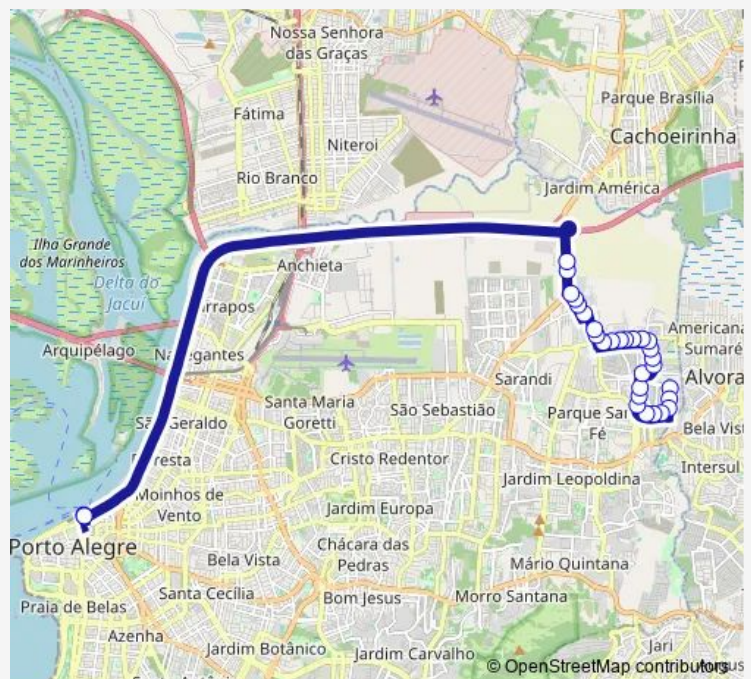

Saturday 07:23-19:08

Sunday —

Route info

Direction: Francisco Talaia DE Moura DF 565

Stops: 30

Trip Duration: 0 hour 50 min

D73 — Diretao / VIA Fernando Ferrari

Jose Ferreira Jardim 354