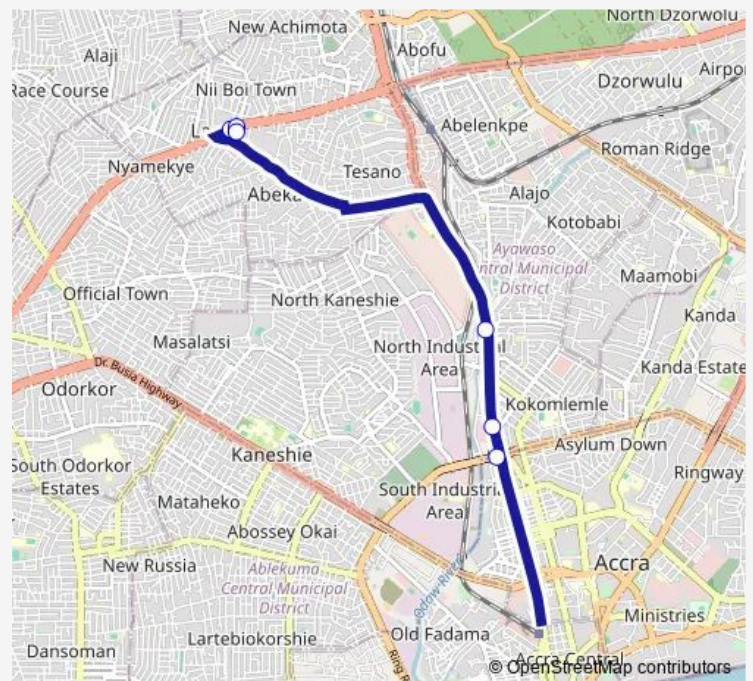

Bus 014A Abeka lapaz to Circle

[Go to website](#)

Direction

Terminal Abeka lapaz — Terminal Circle

6 stops

[Open route schedule](#)

Terminal Abeka lapaz

Abeka Lapaz Station

Road Side 014

Caprice

Vodafone Office 203

Terminal Circle

Route schedule

Terminal Abeka lapaz — Terminal Circle

Monday 14:55

Tuesday 14:55

Wednesday 14:55

Thursday 14:55

Friday 14:55

Saturday 14:55

Sunday 14:55

Route info

Direction: Terminal Abeka lapaz

Stops: 6

Trip Duration: 0 hour 35 min

■ 014A — Abeka lapaz to Circle

014A Bus time schedules and route maps are available in an offline PDF at busmaps.com. Use the busmaps.com website to see live bus times, train schedule or subway schedule, and step-by-step directions for all public transit in Accra