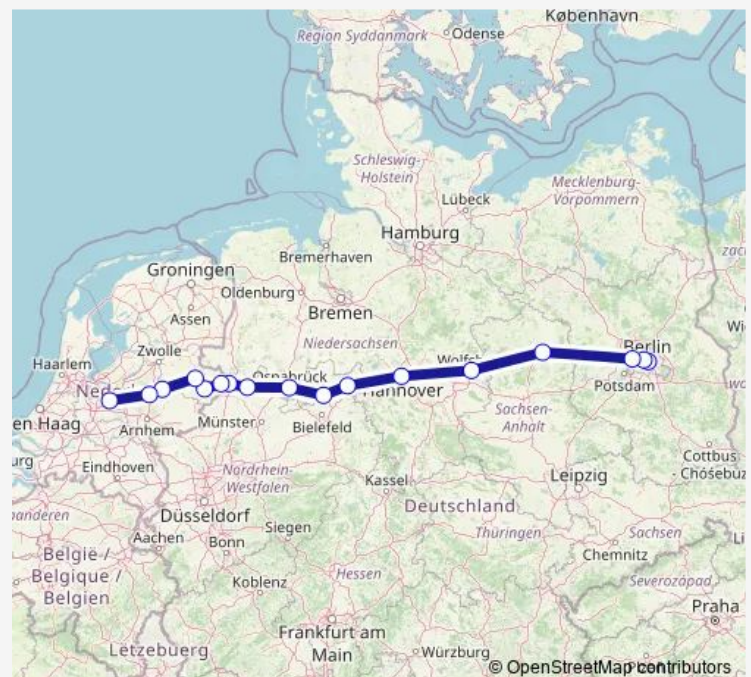

Rail IC 142

[Go to website](#)

Direction

Berlin Ostbahnhof — Amersfoort

17 stops

[Open route schedule](#)

Berlin Ostbahnhof

Berlin Hbf (tief)

Berlin-Spandau

Stendal

Wolfsburg Hbf

Hannover Hbf

Minden(Westf)

Bünde(Westf)

Osnabrück Hbf

Rheine

Bad Bentheim

Bad Bentheim(Gr)

Hengelo

Almelo

Deventer

Apeldoorn

Amersfoort

Route schedule

Berlin Ostbahnhof — Amersfoort

Monday —

Tuesday —

Wednesday —

Thursday —

Friday 14:22

Saturday 16:40

Sunday 16:40

Route info

Direction: Berlin Ostbahnhof

Stops: 17

Trip Duration: 6 hour 2 min

■ IC 142

BusMaps