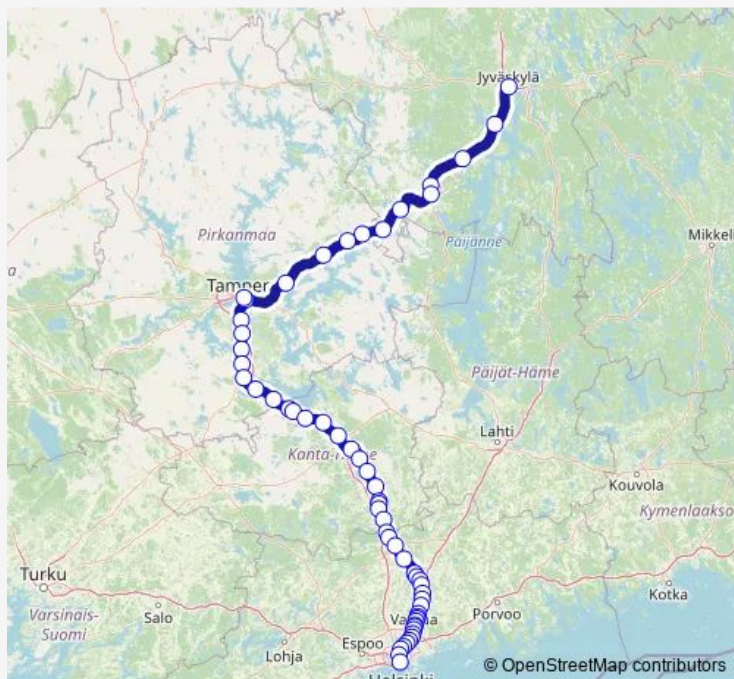

Thursday 09:19

Friday 09:19

Saturday —

Sunday —

Route info

Direction: Jyväskylä

Stops: 59

Trip Duration: 3 hour 35 min

■ IC 142 — Jyväskylä - Helsinki

Iittala

Leteensuu

Parola

Hämeenlinna

Harviala

Turenki

Leppäkoski