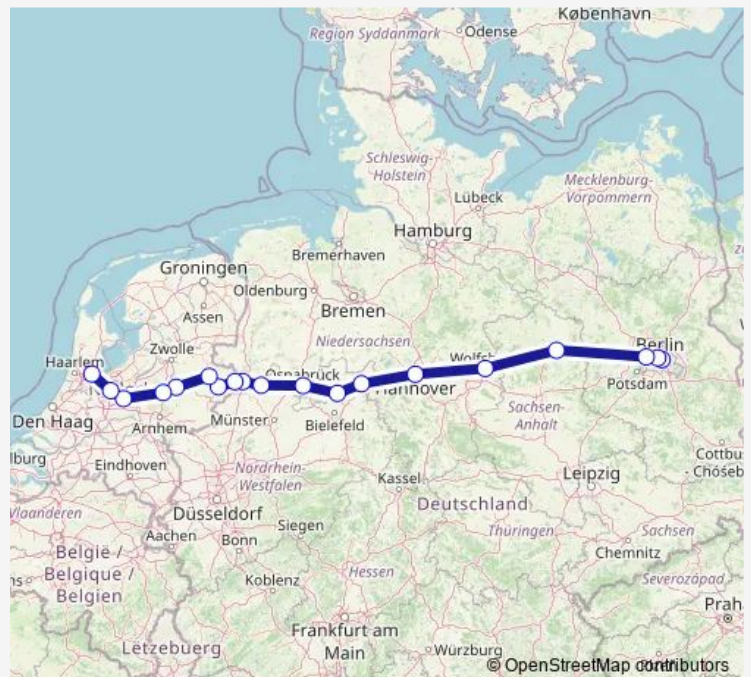

Rail IC 142

[Go to website](#)

Direction

undefined — undefined

0 stops

[Open route schedule](#)

Route schedule

undefined — undefined

Monday 14:22

Tuesday 14:22

Wednesday 14:22

Thursday 14:22

Friday 14:22

Saturday 14:29-14:22

Sunday 14:29-14:22

Route info

Direction:

Stops: 0

Trip Duration: – min

■ IC 142

IC 142 Rail time schedules and route maps are available in an offline PDF at busmaps.com. Use the busmaps.com website to see live bus times, train schedule or subway schedule, and step-by-step directions for all public transit in Berlin