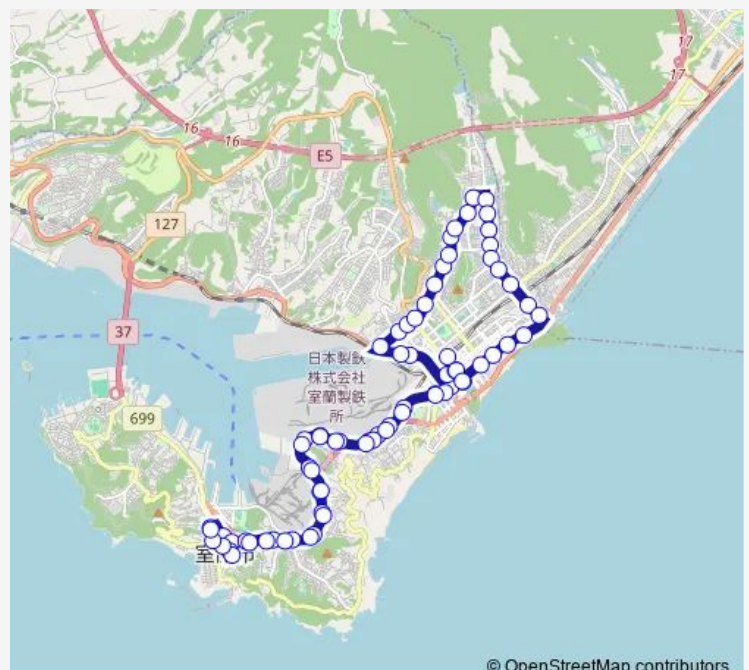

Bus 中央町工大循環線 1 往 (中島・ 鷺別・ 東町-ターミナル行きに接続)

[Go to website](#)

Direction

undefined — undefined

0 stops

[Open route schedule](#)

Route schedule

undefined — undefined

Monday	12:52
Tuesday	12:52
Wednesday	12:52
Thursday	12:52
Friday	12:52
Saturday	12:52
Sunday	12:52

Route info

Direction:

Stops: 0

Trip Duration: – min

■ 中央町工大循環線 1 往 (中島・ 鷺別・ 東町ターミナル行きに接続)

Bus time schedules and route maps are available in an offline PDF at busmaps.com. Use the busmaps.com website to see live bus times, train schedule or subway schedule, and step-by-step directions for all public transit in Muroran