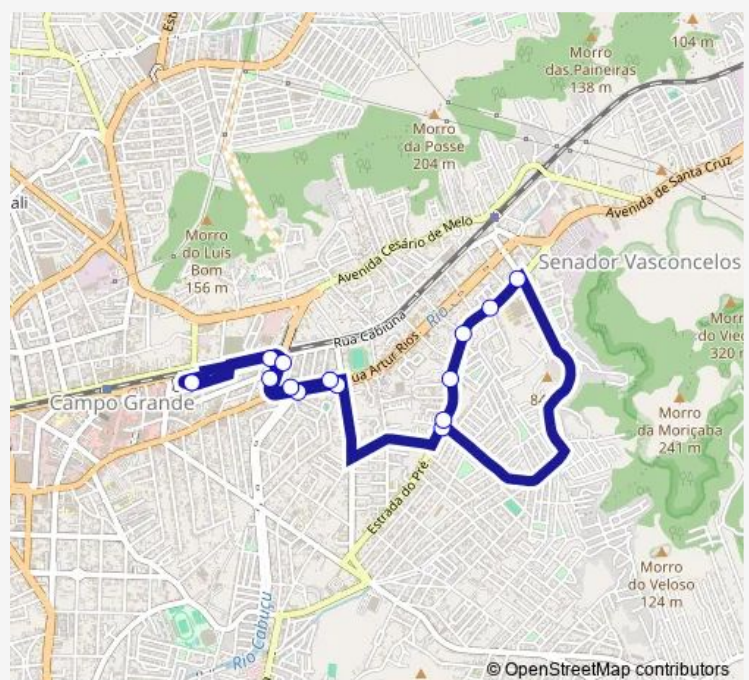

Direction

Terminal Rodoviário de Campo Grande : Plat. C. — Terminal Rodoviário de Campo Grande : Plat. C.

15 stops

[Open route schedule](#)

Terminal Rodoviário de Campo Grande : Plat. C.

Tabelião Pinto

Viúva Dantas

Wednesday 00:00

Thursday 00:00

Friday 00:00

Saturday 00:00

Sunday 00:00

Route info

Direction: Terminal Rodoviário de Campo Grande : Plat. C.

Stops: 15

Trip Duration: 0 hour 15 min

LECD104 Bus time schedules and route maps are available in an offline PDF at busmaps.com. Use the busmaps.com website to see live bus times, train schedule or subway schedule, and step-by-step directions for all public transit in Nova Iguacu