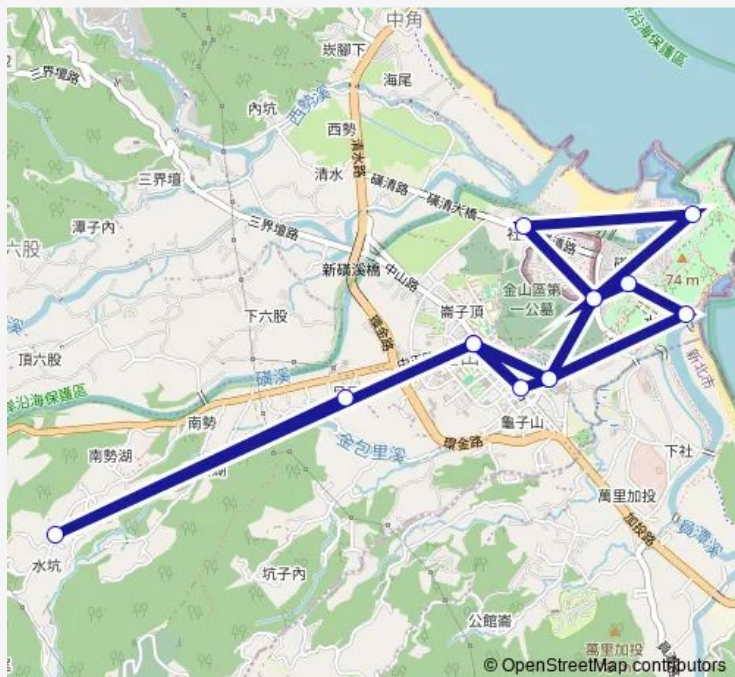

### Direction

金山區公所 — 臺大醫院金山分院

13 stops

[Open route schedule](#)

金山區公所

金山分局

豐漁

山尾

臺大醫院金山分院

### Route schedule

金山區公所 — 臺大醫院金山分院

Monday 10:30

Tuesday 10:30

Wednesday 10:30

Thursday 10:30

Friday 10:30

Saturday —

### Route info

Direction: 金山區公所

Stops: 13

Trip Duration: 13 hour 30 min

F933-1030 — 金山區公所-臺大醫院金山分院

F933-1030 Bus time schedules and route maps are available in an offline PDF at [busmaps.com](https://busmaps.com). Use the [busmaps.com](https://busmaps.com) website to see live bus times, train schedule or subway schedule, and step-by-step directions for all public transit in Taipei