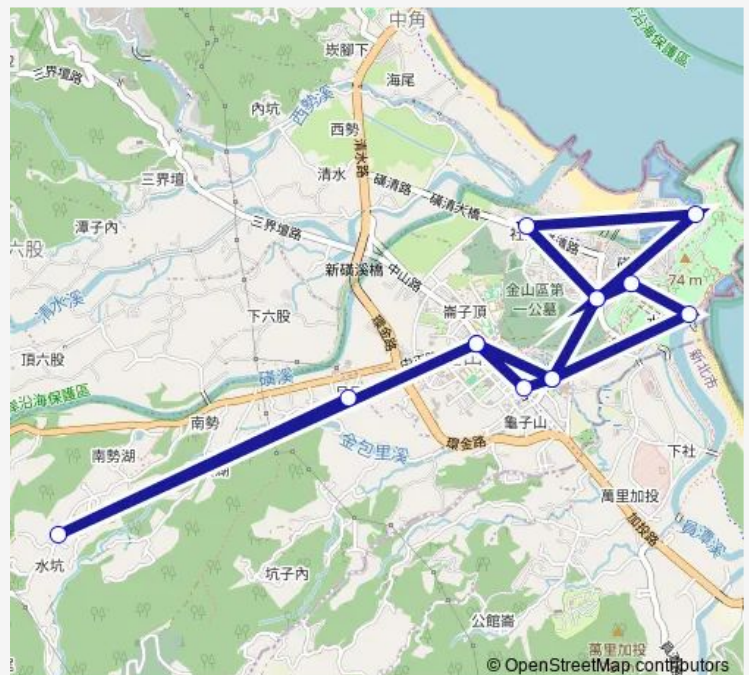

Direction

金山區公所 — 臺大醫院金山分院

13 stops

[Open route schedule](#)

金山區公所

金山分局

豐漁

山尾

臺大醫院金山分院

Route schedule

金山區公所 — 臺大醫院金山分院

Monday 10:30

Tuesday 10:30

Wednesday 10:30

Thursday 10:30

Friday 10:30

Saturday —

Sunday —

Route info

Direction: 金山區公所

Stops: 13

Trip Duration: 13 hour 30 min

F933-1030 — 金山區公所-臺大醫院金山分院

F933-1030 Bus time schedules and route maps are available in an offline PDF at busmaps.com. Use the busmaps.com website to see live bus times, train schedule or subway schedule, and step-by-step directions for all public transit in Taipei