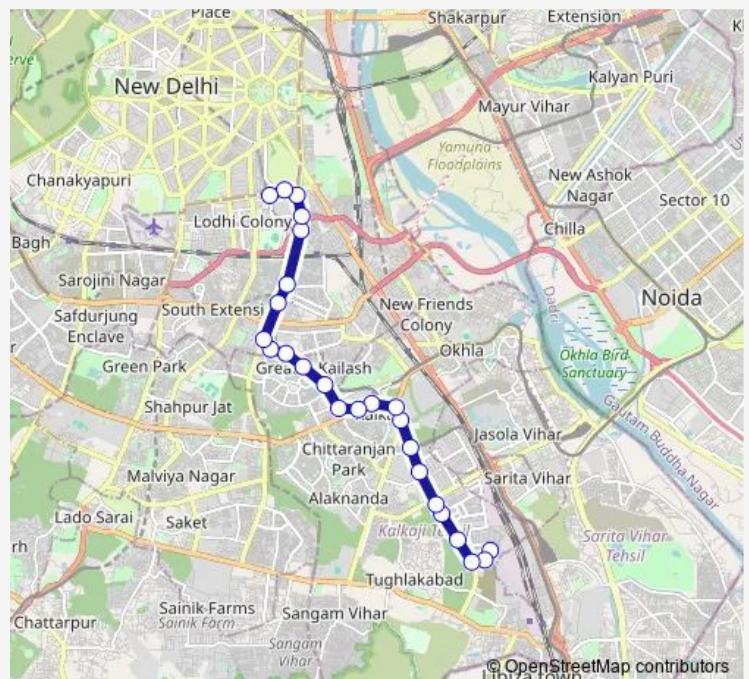

Thursday 10:00-14:00

Friday 10:00-14:00

Saturday 10:00-14:00

Sunday 10:00-14:00

Route info

Direction: Okhla Depot IV CWS li

Stops: 25

Trip Duration: 0 hour 49 min