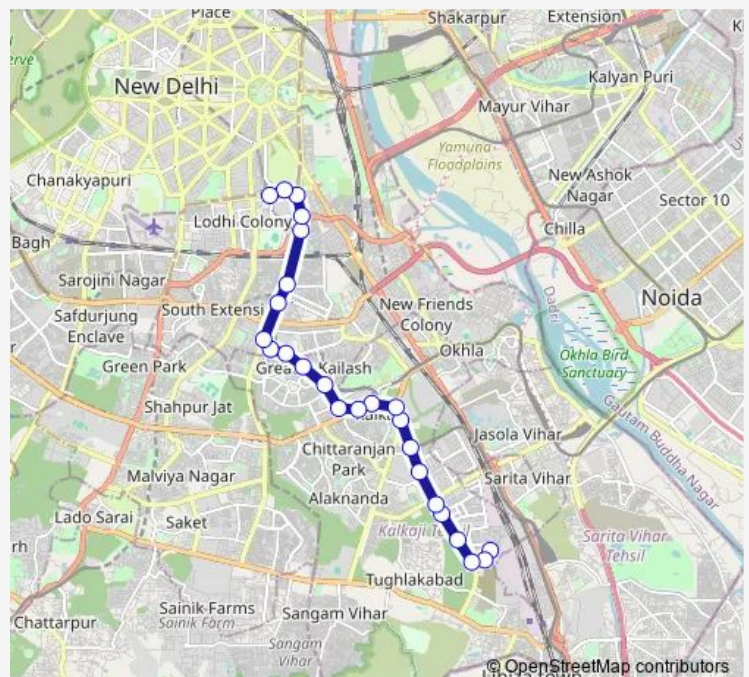

### Route schedule

Okhla Depot IV CWS li — Sunehari Pulla Depot / Jawahar Lal Nehru Stadium Terminal

Monday 10:00-14:00

Tuesday 10:00-14:00

Wednesday 10:00-14:00

Thursday 10:00-14:00

Friday 10:00-14:00

Saturday 10:00-14:00

### Route info

Direction: Okhla Depot IV CWS li

Stops: 25

Trip Duration: 0 hour 49 min

727Istlup

BusMaps

CGO Complex

Lodhi Hotel