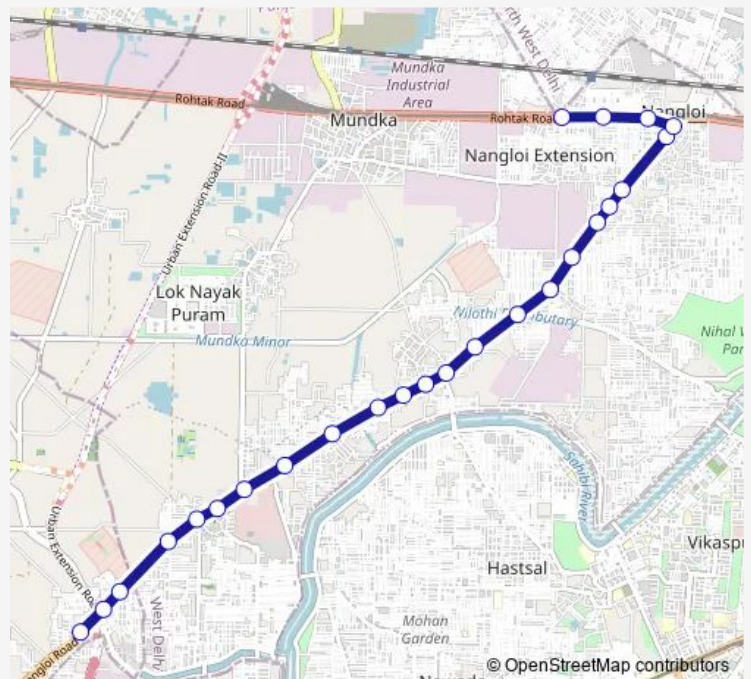

Aman Puri

Qamruddin Nagar Crossing

Nangloi Post Office

Route schedule

Dichau Kalan Depot — Qamruddin Nagar Terminal

Monday 00:10-23:30

Tuesday 00:10-23:30

Wednesday 00:10-23:30

Thursday 00:10-23:30

Friday 00:10-23:30

Saturday 00:10-23:30

Sunday 00:10-23:30

Route info

Direction: Dichau Kalan Depot

Stops: 25

Trip Duration: 0 hour 41 min

236bdown

Nangloi (Najafgarh Road)

Nangloi Metro Station

Nangloi JJ Colony Lokesh Cinema

Qamruddin Nagar Terminal

236bdown Bus time schedules and route maps are available in an offline PDF at busmaps.com. Use the busmaps.com website to see live bus times, train schedule or subway schedule, and step-by-step directions for all public transit in New Delhi