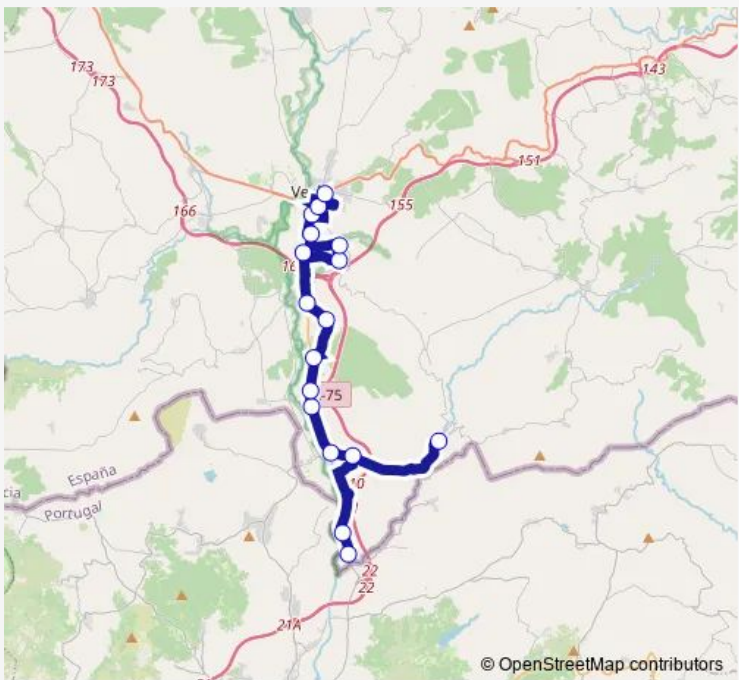

Bus XG614037 Feces de Abaixo (fonte do cruceiro)-Verín E.A.

[Go to website](#)

**Direction**  
 Feces de Abaixo (fonte do — Verín E.A.)  
 17 stops  
[Open route schedule](#)

- Feces de Abaixo (fonte do
- Feces (Vaqueria-Marquesiñ
- Feces de Cima (marquesiña
- Mandin
- O Terrón
- Tamaguelos(Final DO Pobo-
- Tamaguelos (Marquesiña Po
- Mourazos (Cruce-Marquesiñ
- Tamagos (Marquesiña Pobo)
- Tamagos (Cruce DO Cruceir
- Queizas(Marquesiña)
- Cabreiroa (Praza)
- Cabreiroa (Marquesiña-Cru
- IES Castro DE Baronceli
- IES Xesús Taboada Chivite
- Camiño dos Coutos 20 (pa
- Verín E.A.

Route schedule  
 Feces de Abaixo (fonte do — Verín E.A.)

Monday	07:55
Tuesday	07:55
Wednesday	07:55
Thursday	07:55
Friday	07:55
Saturday	—
Sunday	—

Route info  
 Direction: Feces de Abaixo (fonte do  
 Stops: 17  
 Trip Duration: 0 hour 44 min

■ XG614037 — Feces de Abaixo (fonte do cruceiro)-Verín E.A. **BusMaps**

XG614037 Bus time schedules and route maps are available in an offline PDF at [busmaps.com](https://busmaps.com). Use the [busmaps.com](https://busmaps.com) website to see live bus times, train schedule or subway schedule, and step-by-step directions for all public transit in Verin

The schedule is provided in the local timezone. Times with "(+1)" indicate departures on the next day.

PDF file created on 2025-01-16

2024 BusMaps.com - All Rights Reserved