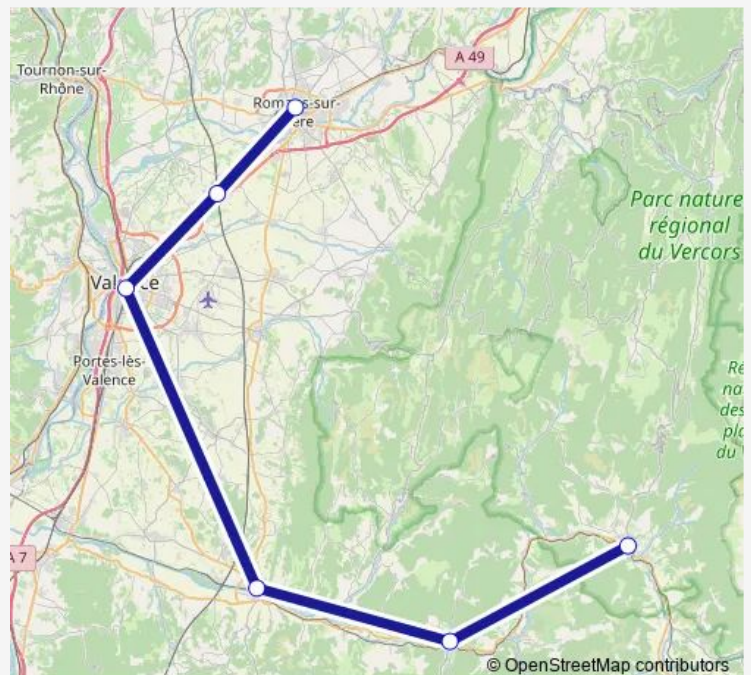

Bus P64

[Go to website](#)

Direction

Romans - Bourg-de-Péage — Die

6 stops

[Open route schedule](#)

Romans - Bourg-de-Péage

Valence TGV Rhône-Alpes Sud

Valence Gare Routière

Crest

Saillans

Die

Route schedule

Romans - Bourg-de-Péage — Die

Monday	07:02-18:05
Tuesday	07:02-18:05
Wednesday	07:02-18:05
Thursday	07:02-18:05
Friday	—
Saturday	—
Sunday	18:05

Route info

Direction: Romans - Bourg-de-Péage

Stops: 6

Trip Duration: 1 hour 55 min

■ P64

BusMaps

Direction

Die — Valence Gare Routière

4 stops