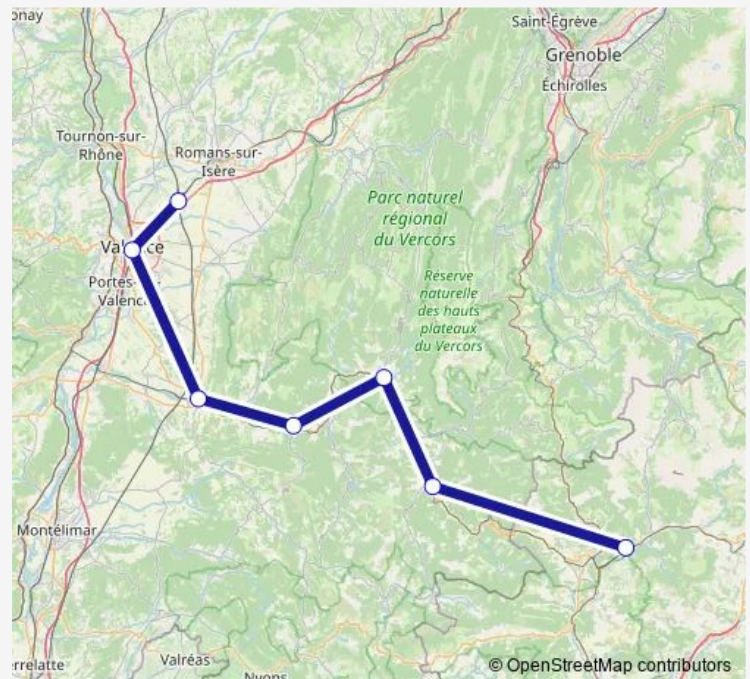

Tuesday 07:02-16:55

Wednesday 07:02-16:55

Thursday 07:02-16:55

Friday 07:02-15:39

Saturday 18:55

Sunday —

Route info

Direction: Valence TGV Rhône-Alpes Sud

Stops: 7

Trip Duration: 3 hour 13 min

P64 — Valence - Die

Direction

Romans - Bourg-de-Péage — Die

6 stops

[Open route schedule](#)

Romans - Bourg-de-Péage

Tuesday 18:15

Wednesday 18:15

Thursday 18:15

Friday 18:15

Saturday —

Sunday 18:15

Route info

Direction: Romans - Bourg-de-Péage

Stops: 6

Trip Duration: 1 hour 58 min

Direction

Veynes Dévoluy — Valence Gare Routière

6 stops

[Open route schedule](#)

Veynes Dévoluy

Luc-en-Diois