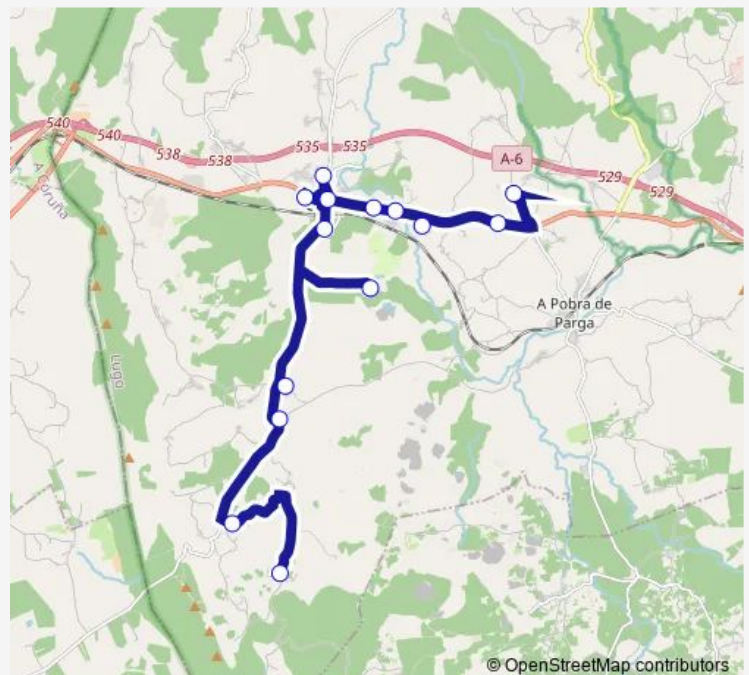

Thursday —

Friday 16:10

Saturday —

Sunday —

Route info

Direction: Centro Saude Guitiriz

Stops: 14

Trip Duration: 0 hour 44 min

© OpenStreetMap contributors

■ XG833020 — Centro saude Guitiriz-Campo da Pena

BusMaps

Direction

Campo DA Pena — Centro Saude Guitiriz

14 stops

[Open route schedule](#)

Campo DA Pena

Ponte DE Veiga

Cuartel

Guitiriz Café Avenida

Ceip Plurilingüe Lagostel

Centro Saude Guitiriz

Route schedule

Campo DA Pena — Centro Saude Guitiriz

Monday 08:36

Tuesday 08:36

Wednesday 08:36

Thursday —

Friday 08:36

Saturday —

Sunday —

Route info

Direction: Campo DA Pena