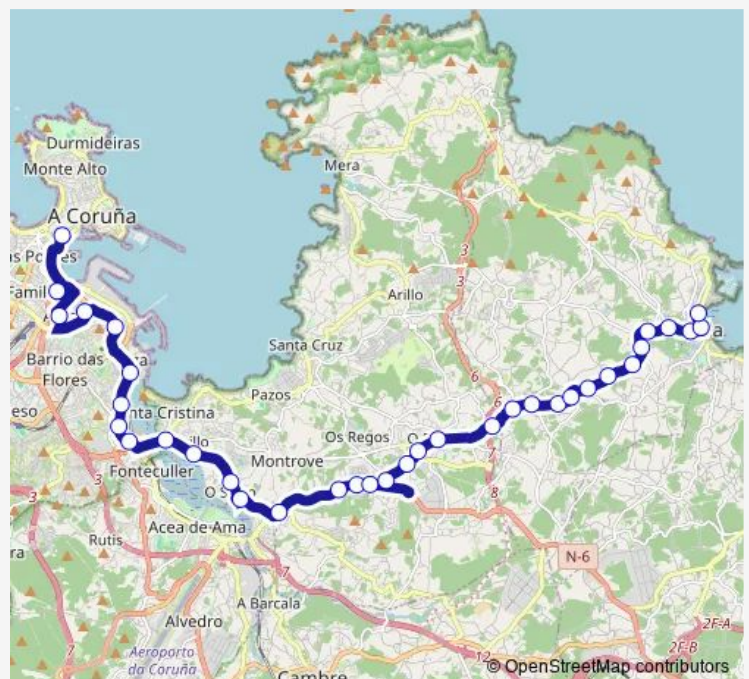

Thursday —

Friday 06:30-21:45

Saturday 05:45-20:45

Sunday 05:45-20:45

Route info

Direction: Entrexardíns

Stops: 35

Trip Duration: 1 hour 0 min