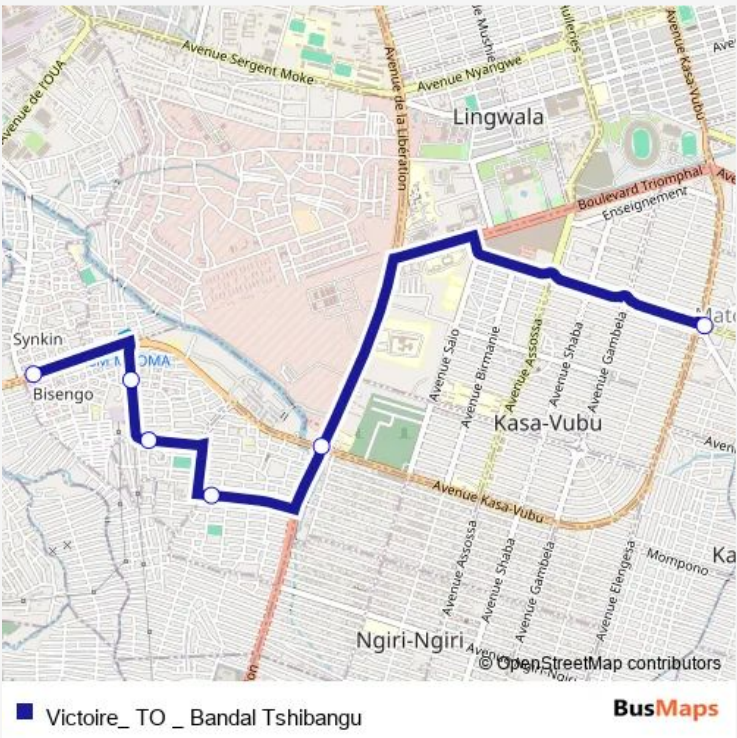

## Bus Victoire\_TO \_ Bandal Tshibangu

[Go to website](#)

**Direction**  
unknown — unknown

8 stops

[Open route schedule](#)

- unknown
- unknown
- unknown
- unknown
- unknown
- unknown
- unknown
- unknown
- unknown

Route schedule	unknown — unknown
Monday	06:47
Tuesday	06:47
Wednesday	06:47
Thursday	06:47
Friday	06:47
Saturday	—
Sunday	—

**Route info**

Direction: unknown

Stops: 8

Trip Duration: 0 hour 23 min

**Direction**

unknown — unknown

6 stops

[Open route schedule](#)

unknown

unknown

unknown

unknown

unknown

unknown

**Route schedule**

unknown — unknown

Monday	06:19
Tuesday	06:19
Wednesday	06:19
Thursday	06:19
Friday	06:19
Saturday	—
Sunday	—

**Route info**

Direction: unknown

Stops: 6

Trip Duration: 0 hour 26 min