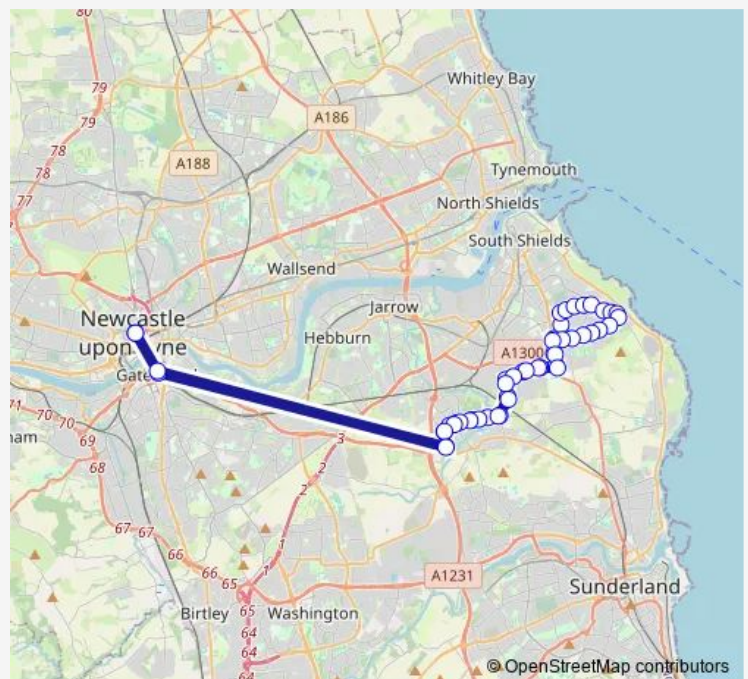

Galsworthy Road-Benton Road

Nevinson Avenue-Gainsborough Avenue

Nevinson Avenue-Tarragon Way

Ridgeway

King George Road-Park Avenue

Prince Edward Road-King George Road

Sunderland Road

Sunderland Road - North Avenue

Thursday 06:08-20:24

Friday 06:08-20:24

Saturday 07:04-20:24

Sunday 09:29-17:54

Route info

Direction: Monument Pilgrim Street

Stops: 50

Trip Duration: 1 hour 24 min

X34 — Newcastle Pilgrim Street - South Shields Horsley Hill **BusMaps**

Marsden Road-Tabernacle

Horsley Hill Square

Marsden Lane-Fulwell Avenue

Marsden Lane-Hampshire Way

Marsden Lane - Prince Edward Road East

Prince Edward Road East - Lizard Lane

Prince Edward Road-Valley Lane

Prince Edward Road-Forber Avenue

Prince Edward Road-Carden Avenue

Prince Edward Road-Larch Avenue

Prince Edward Road-Centenary Avenue

Harton Nook